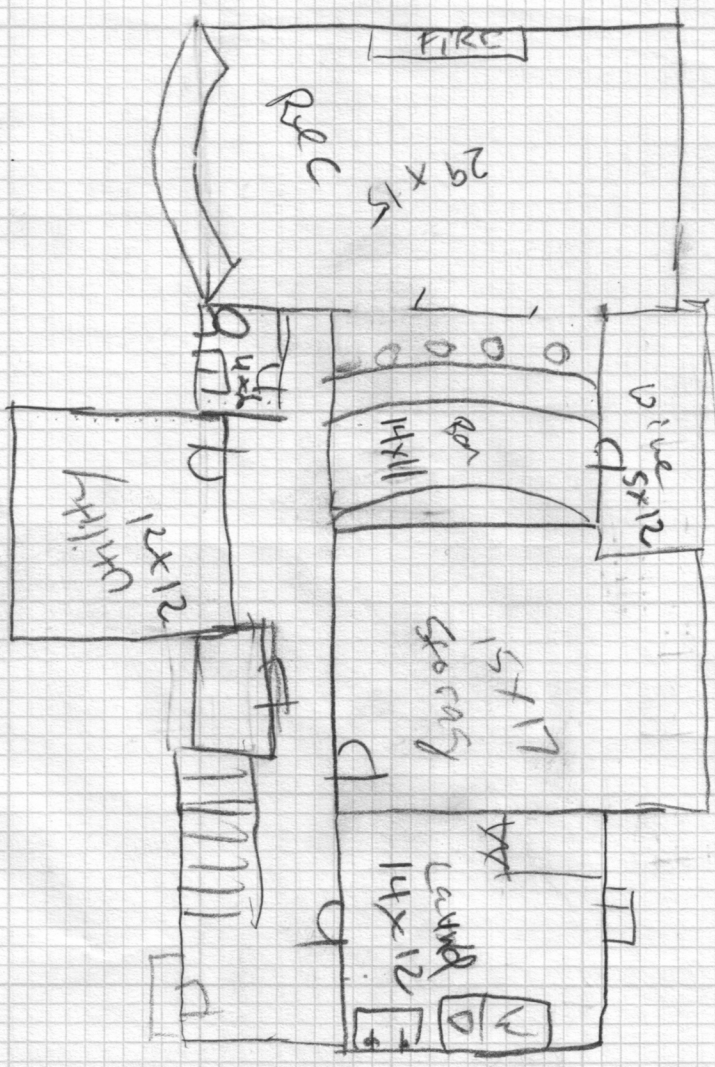

730 Mildred
Zeevink Beaufort
5911 ft
5220

3rd

2nd

Basement