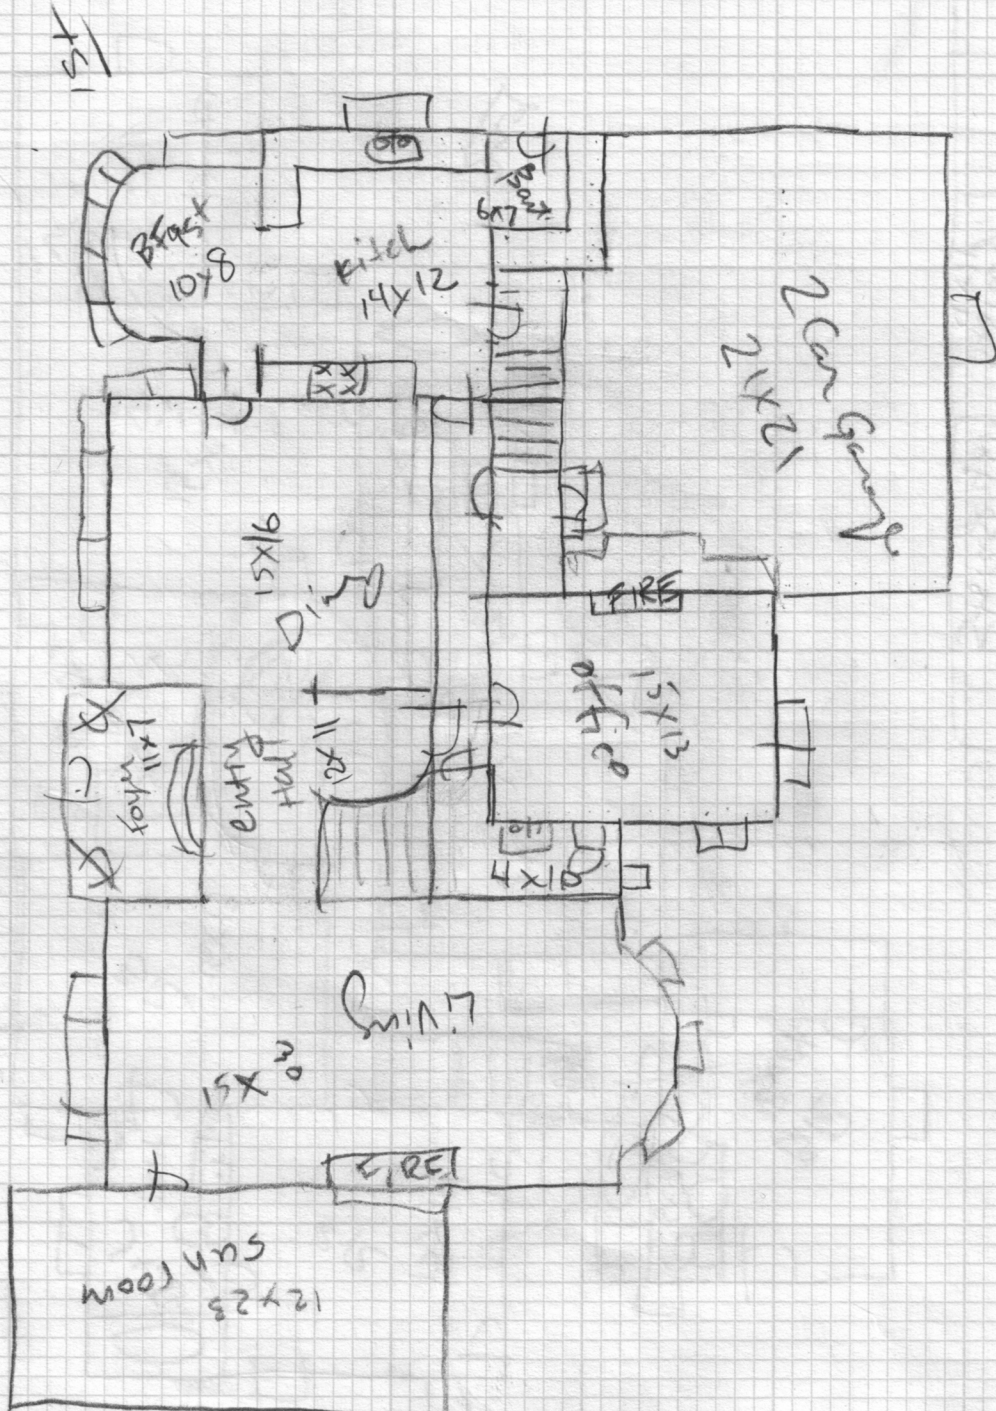

730 Mildred
Zeevink Beaufort
5911 ft
5220

3rd

2nd

Basement