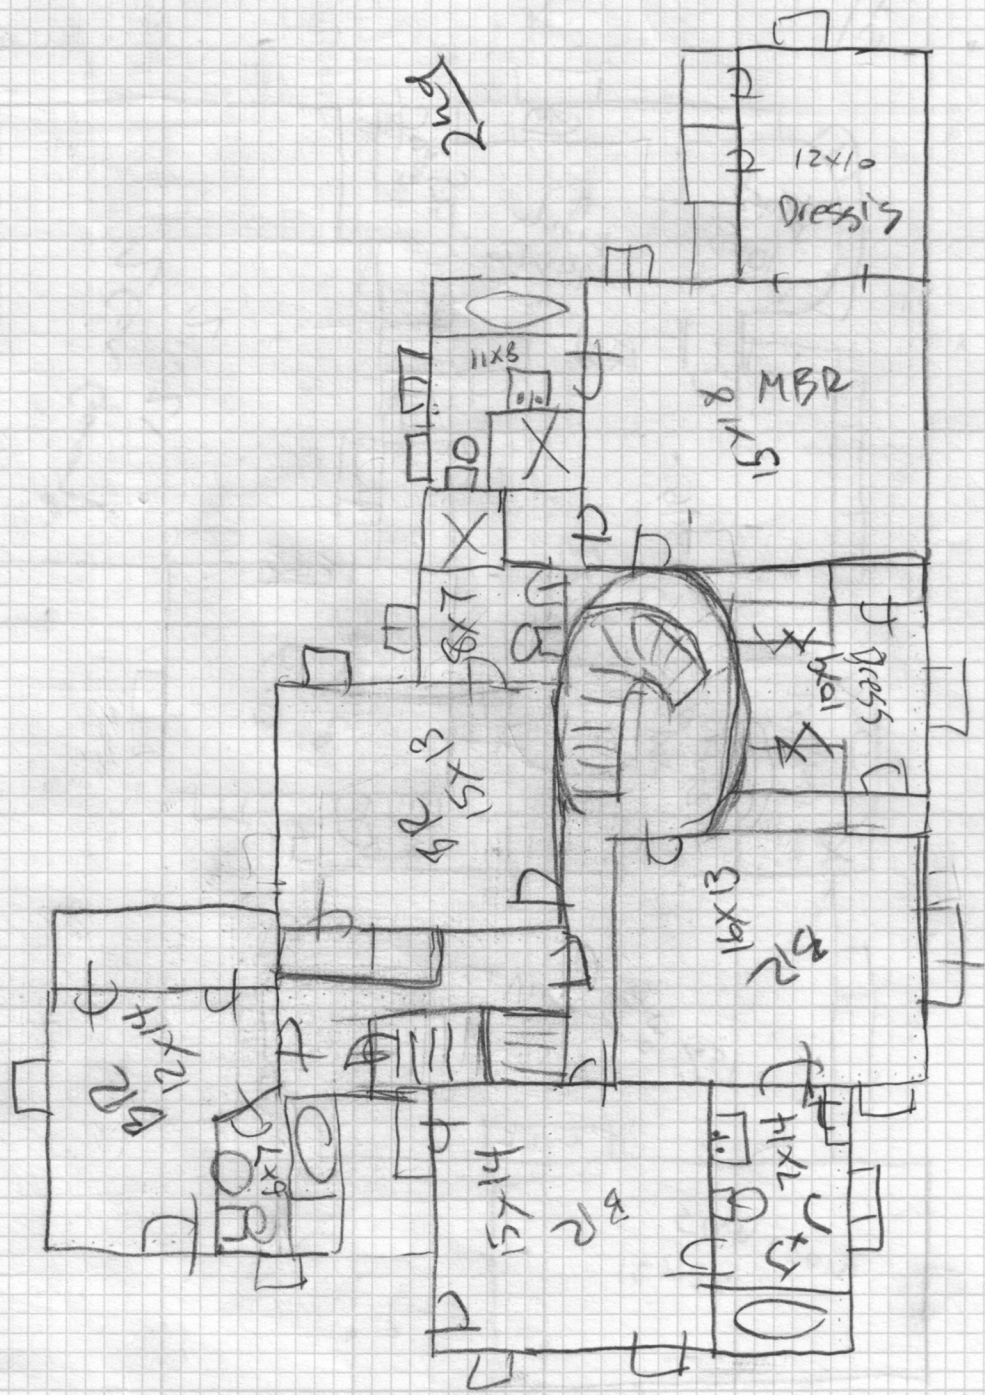

730 Mildred
Zeevink Beaufort
5911 ft
5220

3rd

2nd

Basement