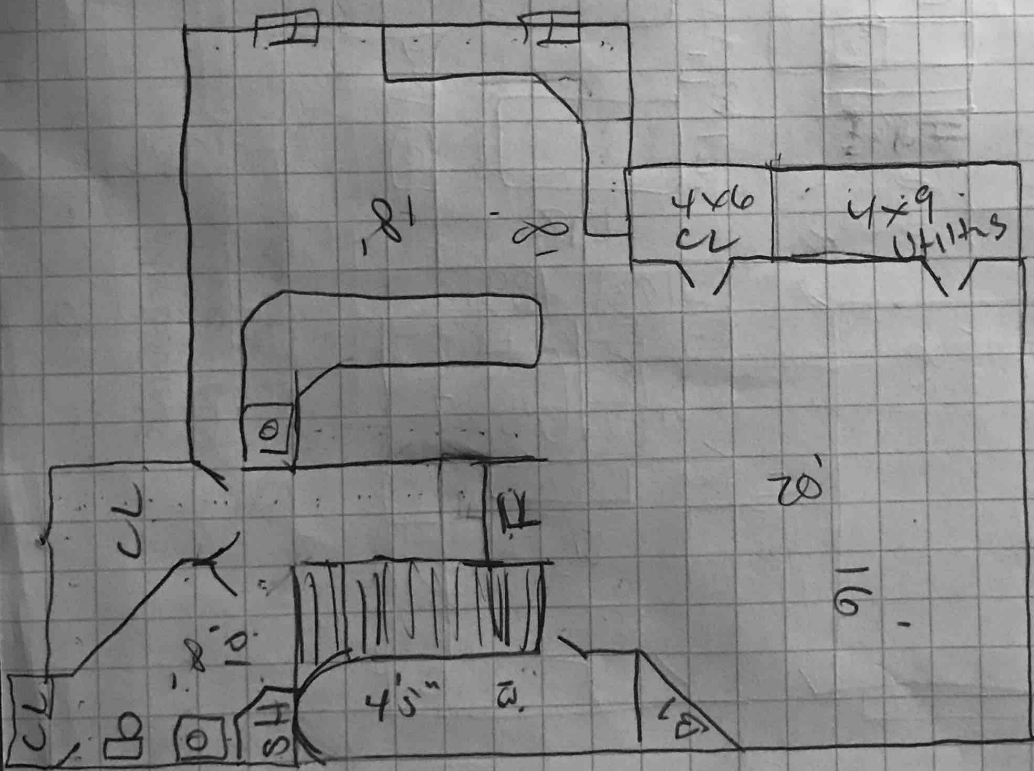

- 38 Scarisline
- 38 Marbourne
- 38 Marbourne
- Scarische NY
- Randi Culady Comass

1st: 3,148 ft
 2nd: 1,749 ft
 level: 941 ft
 total: 5,838 ft

Open to Below

2nd

F1.

11749

38 Marlborough

Room Plan