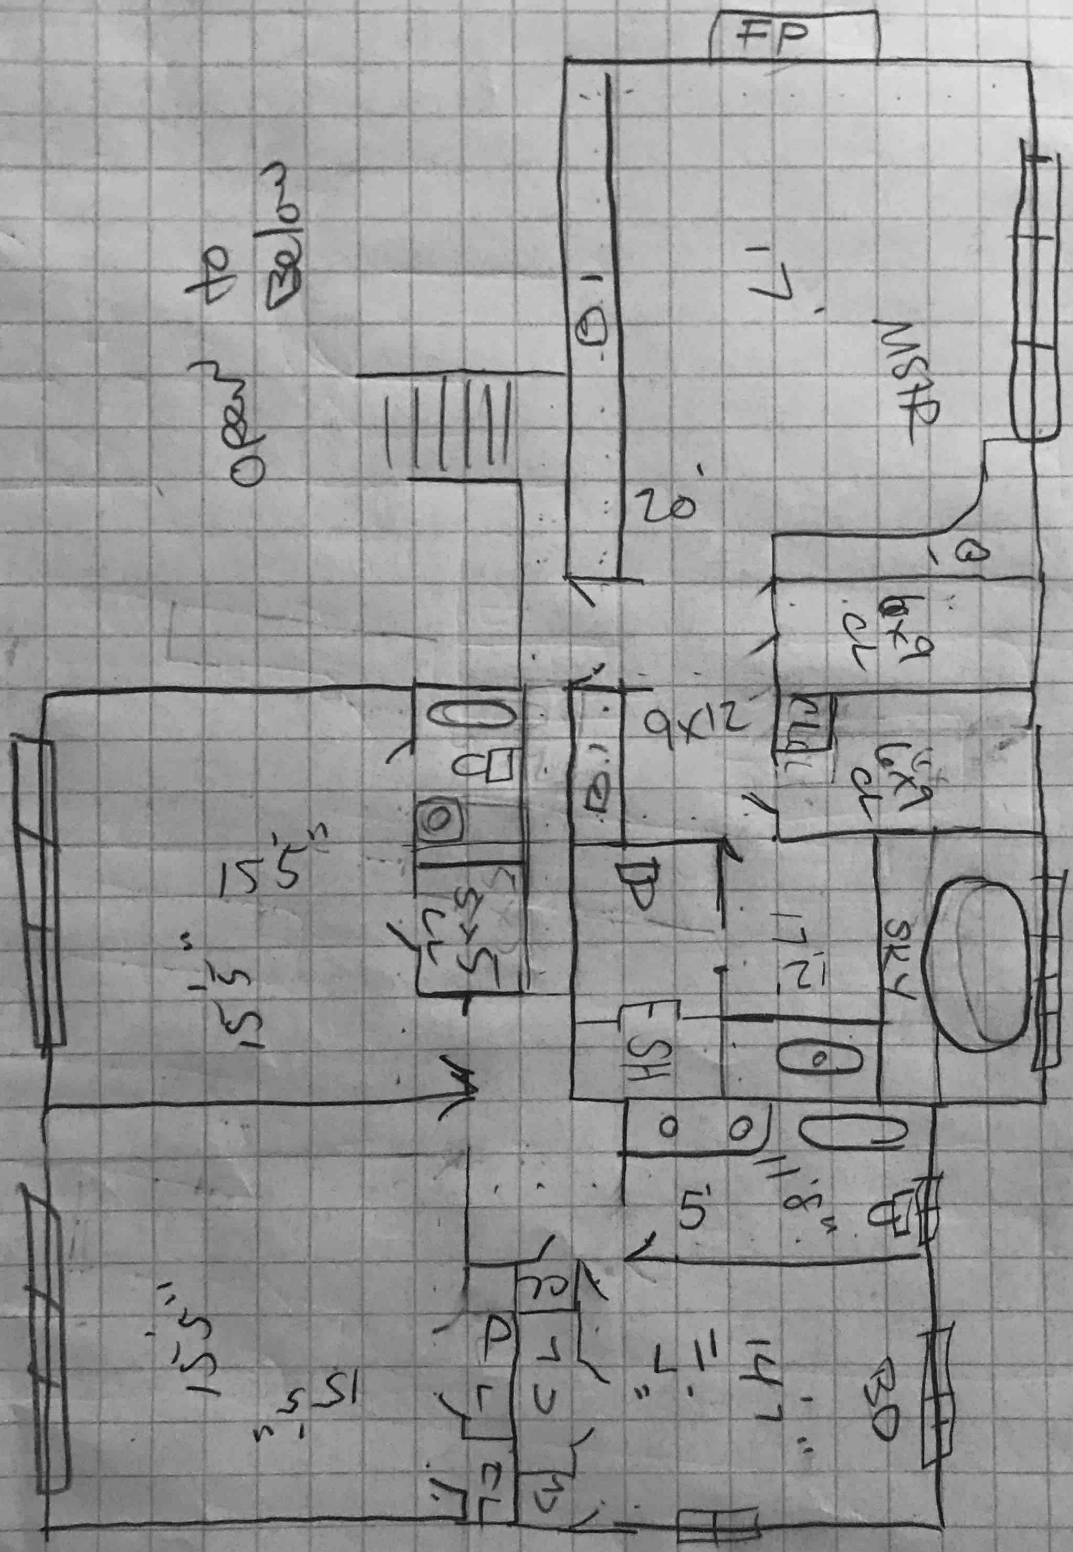

- 38 Scarisline
- 38 Marbourne
- 38 Marbourne
- Scarische NY
- Randi Culady Comass

1st: 3,148 ft
 2nd: 1,749 ft
 level: 941 ft
 total: 5,838 ft

Open to Below

2nd

F1.

11749

38 Marlborough

Room Plan