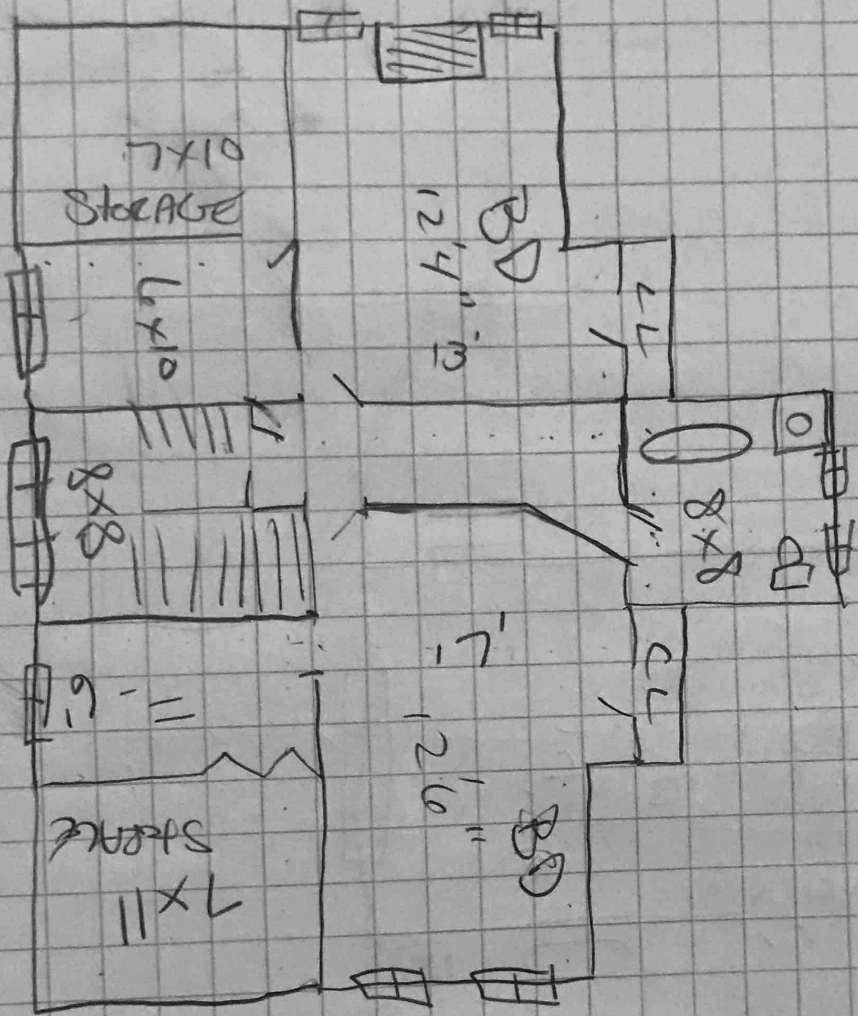

1st Fl.

2nd Fl.

Heather Harrison
Compass

1st: 1,440 Ft
2nd: 1,054 Ft
3rd: 916 Ft
Total: 3,410 Ft
3600

2nd Fl

29 Sweetwood

3/10

3/8

8/6

2nd Fl.