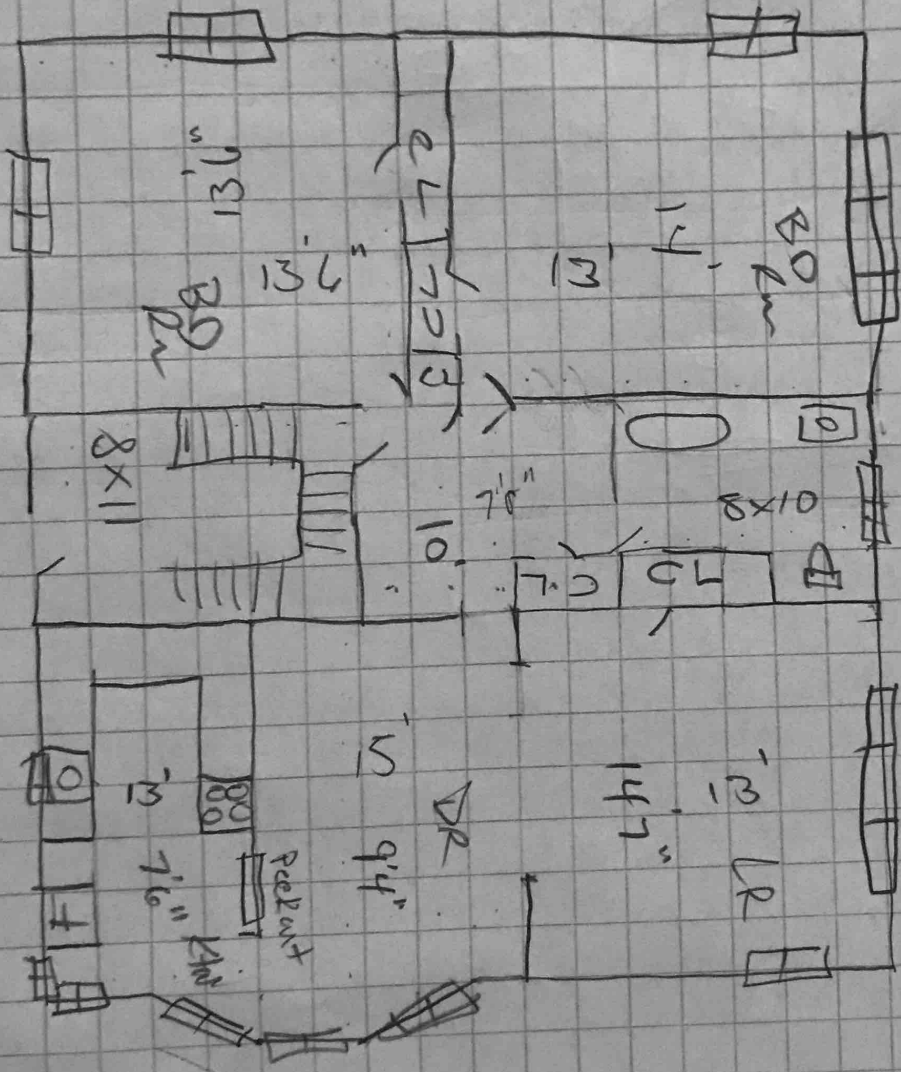

1st Fl.

2nd Fl.

Heather Harrison
Compass

1st: 1,440 Ft
2nd: 1,054 Ft
3rd: 916 Ft
Total: 3,410 Ft
3600

2nd Fl

29 Sweetwood

3/10

3/8