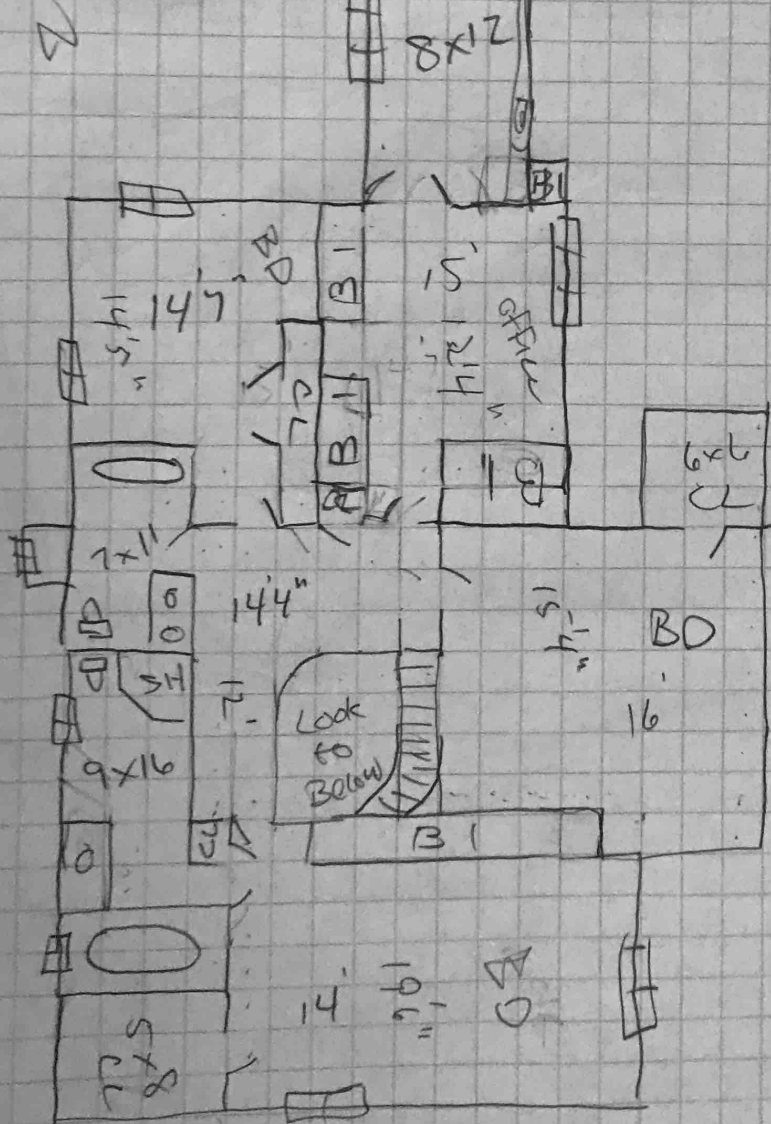

15 Boulder Brick Rd
 Scarsdale NY Randi Colony Capes

1st. 2957
 2nd: 2,129
 Level: 1,093
 Total: 6,179 ft

MAP 2
MSK

Map 2

Map 2
f1