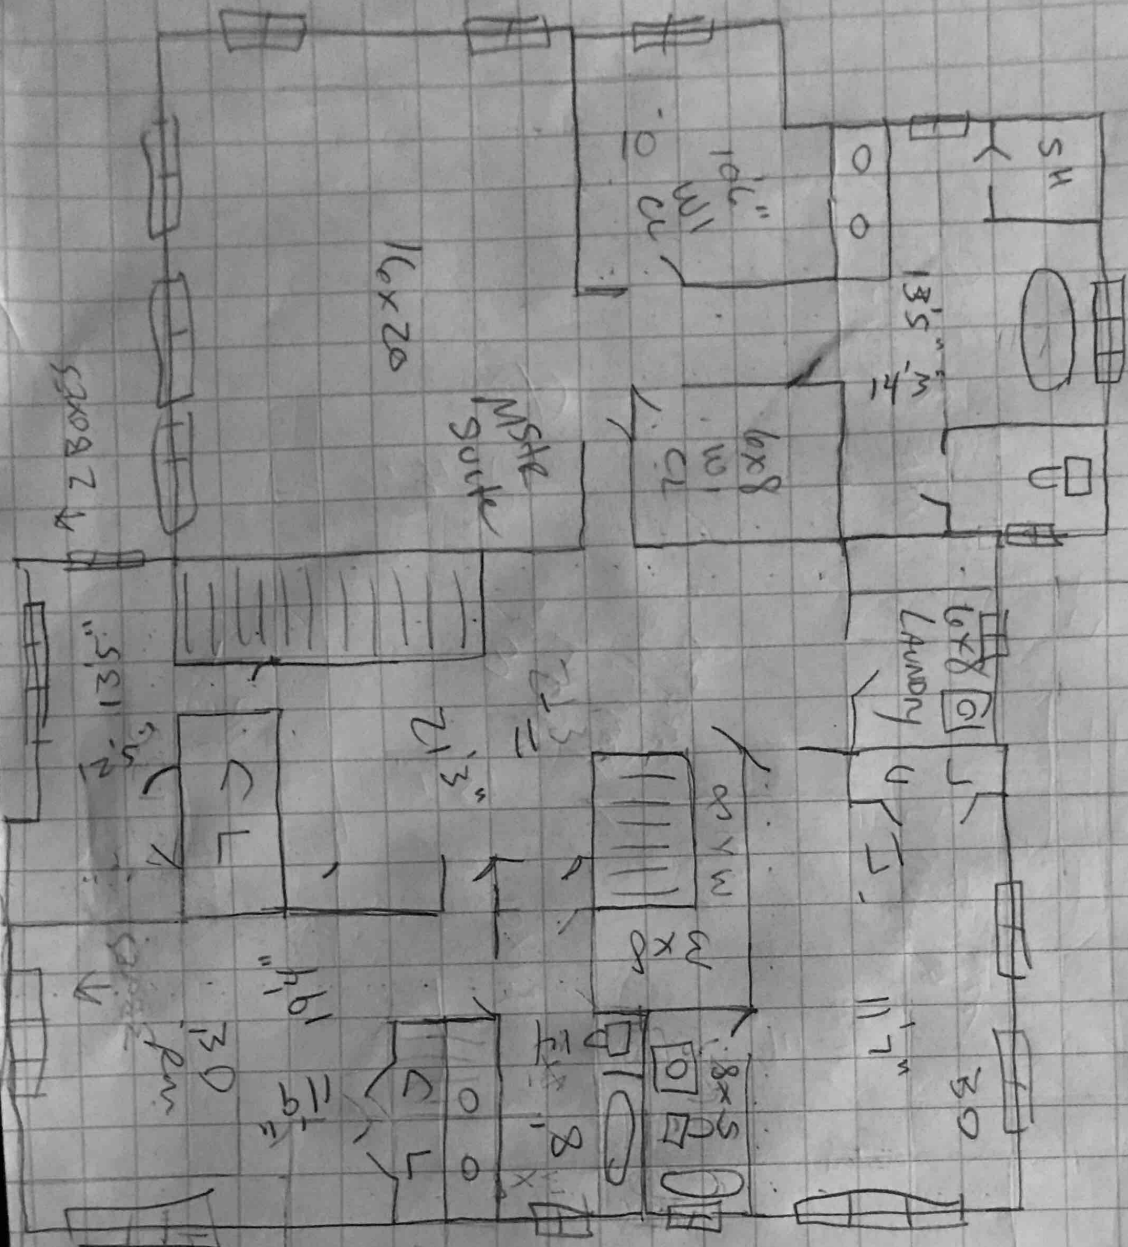

18 Graham Rd.
 Scarsdale NY
 Lorenzo Signorelli: BH

1st Fl. - 2507 FT
 2ND: 1,862 FT
 3rd: 1,555 FT
 Low level: 1,312 FT
 Total: 7,236 FT

↑ 2 BOXES

16x20

MSHE Suite

6x8
10'1"
CL

13'5"
M

SM

13'5"

21'3"

2x8

6x8
Laundry

11'7"

30

11'9"

30
par

MSHE #1

1,862

↑ 4 BOXES

1.555

Basement

1, 3, 12, 25