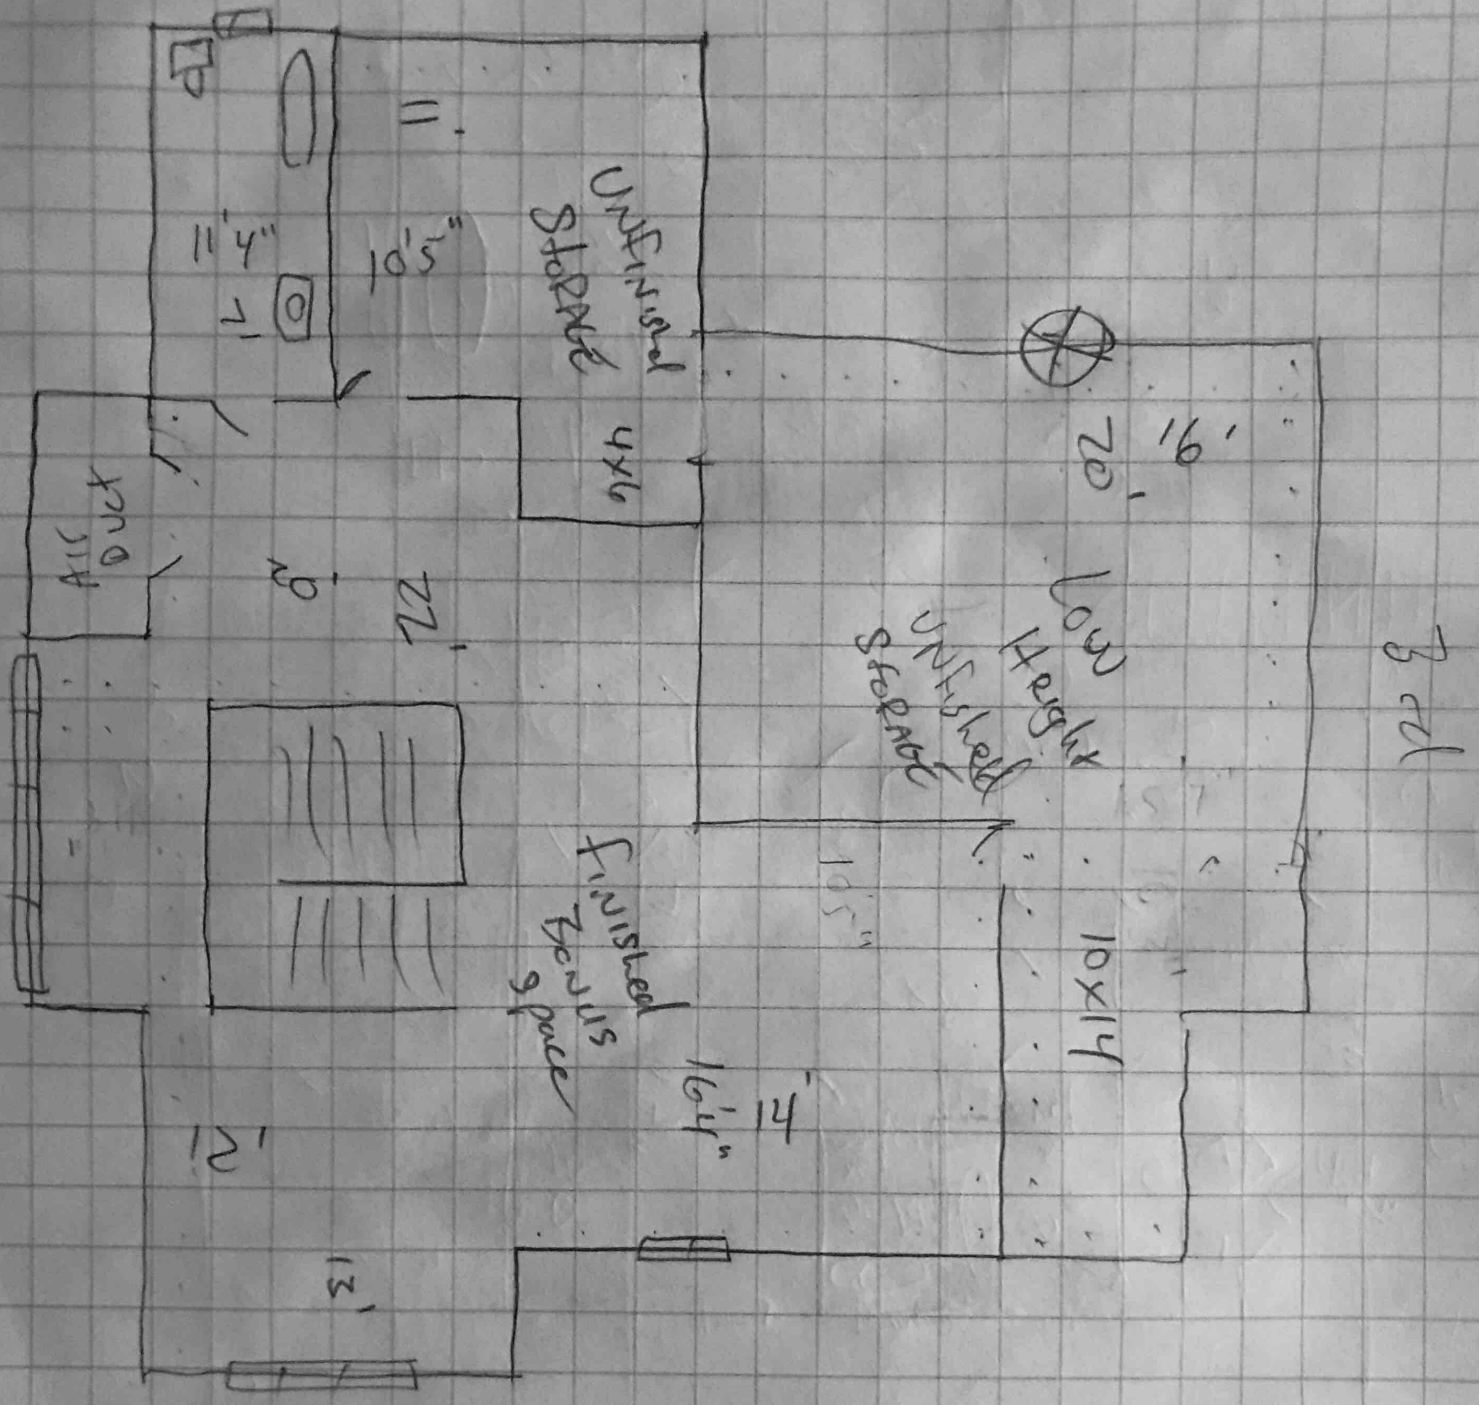

18 Graham Rd.
 Scarsdale NY
 Lorenzo Signorelli: BH

1st Fl. - 2507 FT
 2ND: 1,862 FT
 3rd: 1,555 FT
 Low level: 1,312 FT
 Total: 7,236 FT

↑ 2 BOXES

16x20

MSHE Suite

6x8
10'1"
CL

13'5"
M

SM

13'5"

21'3"

2x8

6x8
Laundry

11'7"

30

11'9"

30
par

MSHE #1

1,862

↑ 4 BOXES

1.555

Basement

1, 3, 12, 25