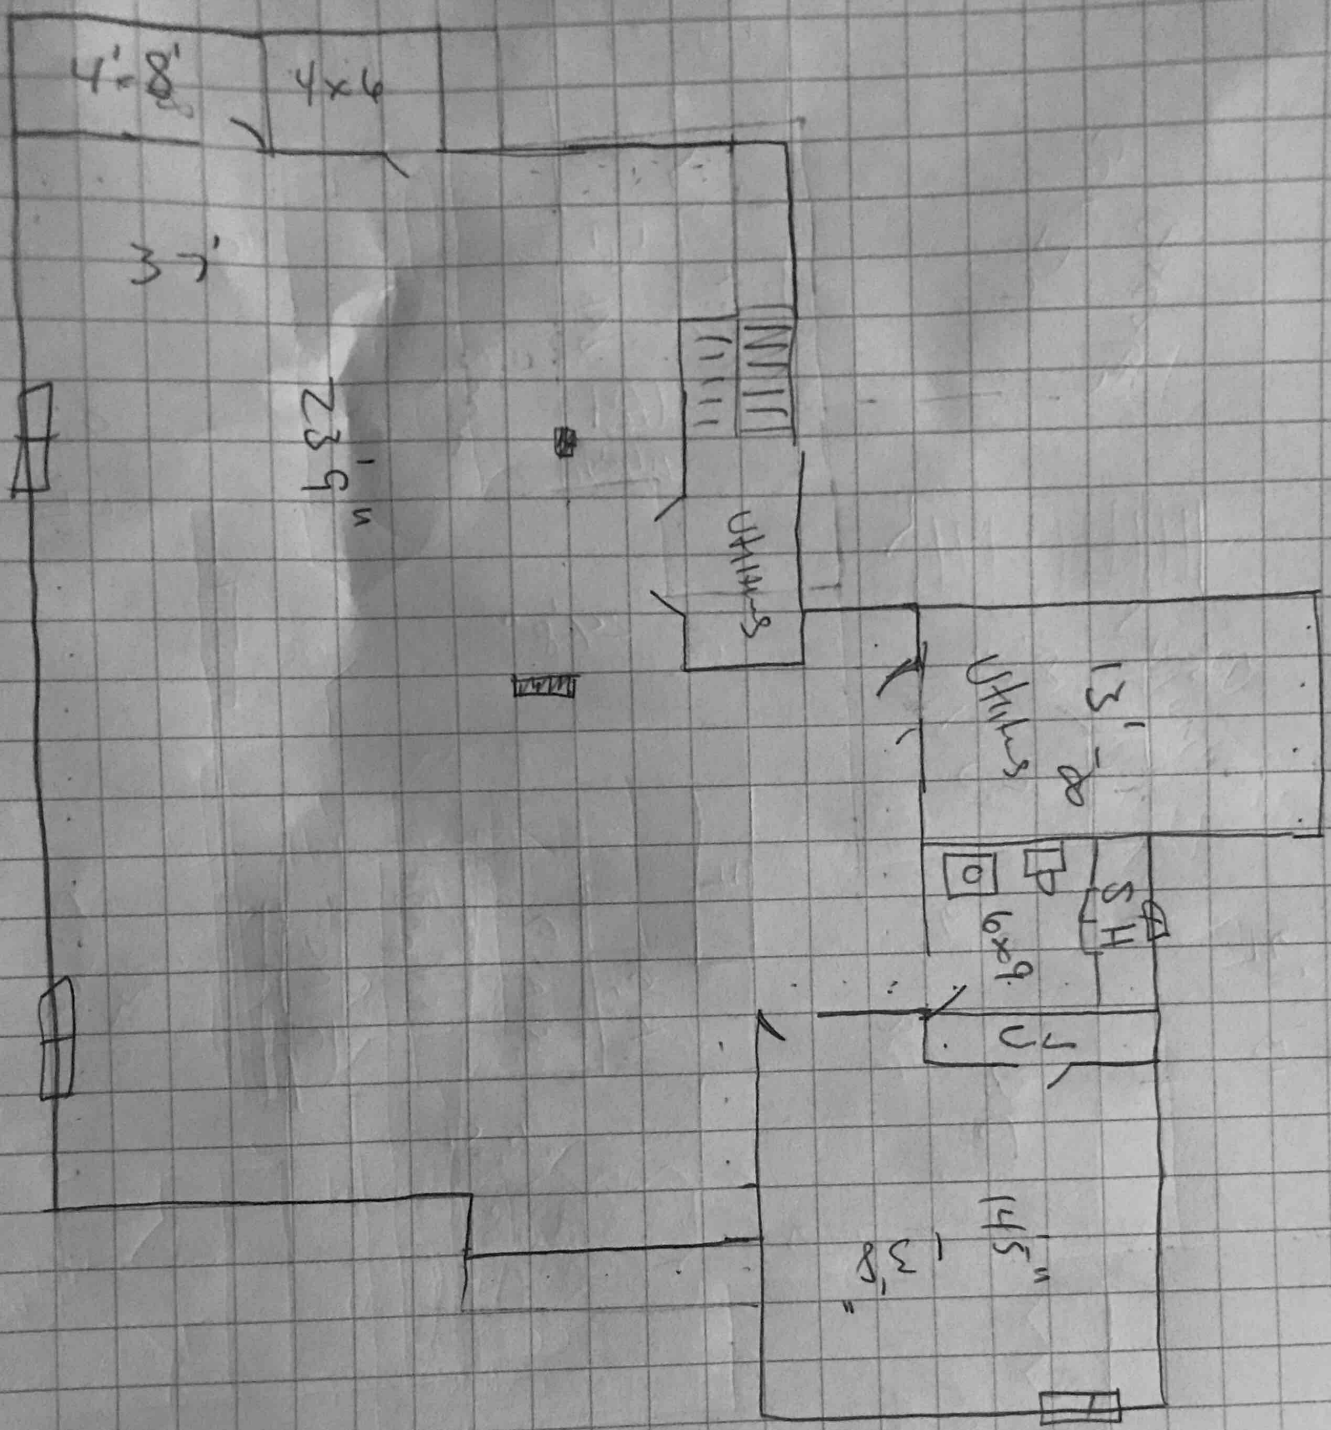

18 Graham Rd.
 Scarsdale NY
 Lorenzo Signorelli: BH

1st Fl. - 2507 FT
 2ND: 1,862 FT
 3rd: 1,555 FT
 Low level: 1,312 FT
 Total: 7,236 FT

↑ 2 BOXES

16x20

MSHE Suite

6x8
10'1"
CL

13'5"
M

SM

13'5"

21'3"

2x8

6x8
Laundry

11'7"

30

11'9"

30
par

MSHE #1

1,862

↑ 4 BOXES

1.555

Basement

1, 3, 12, 25