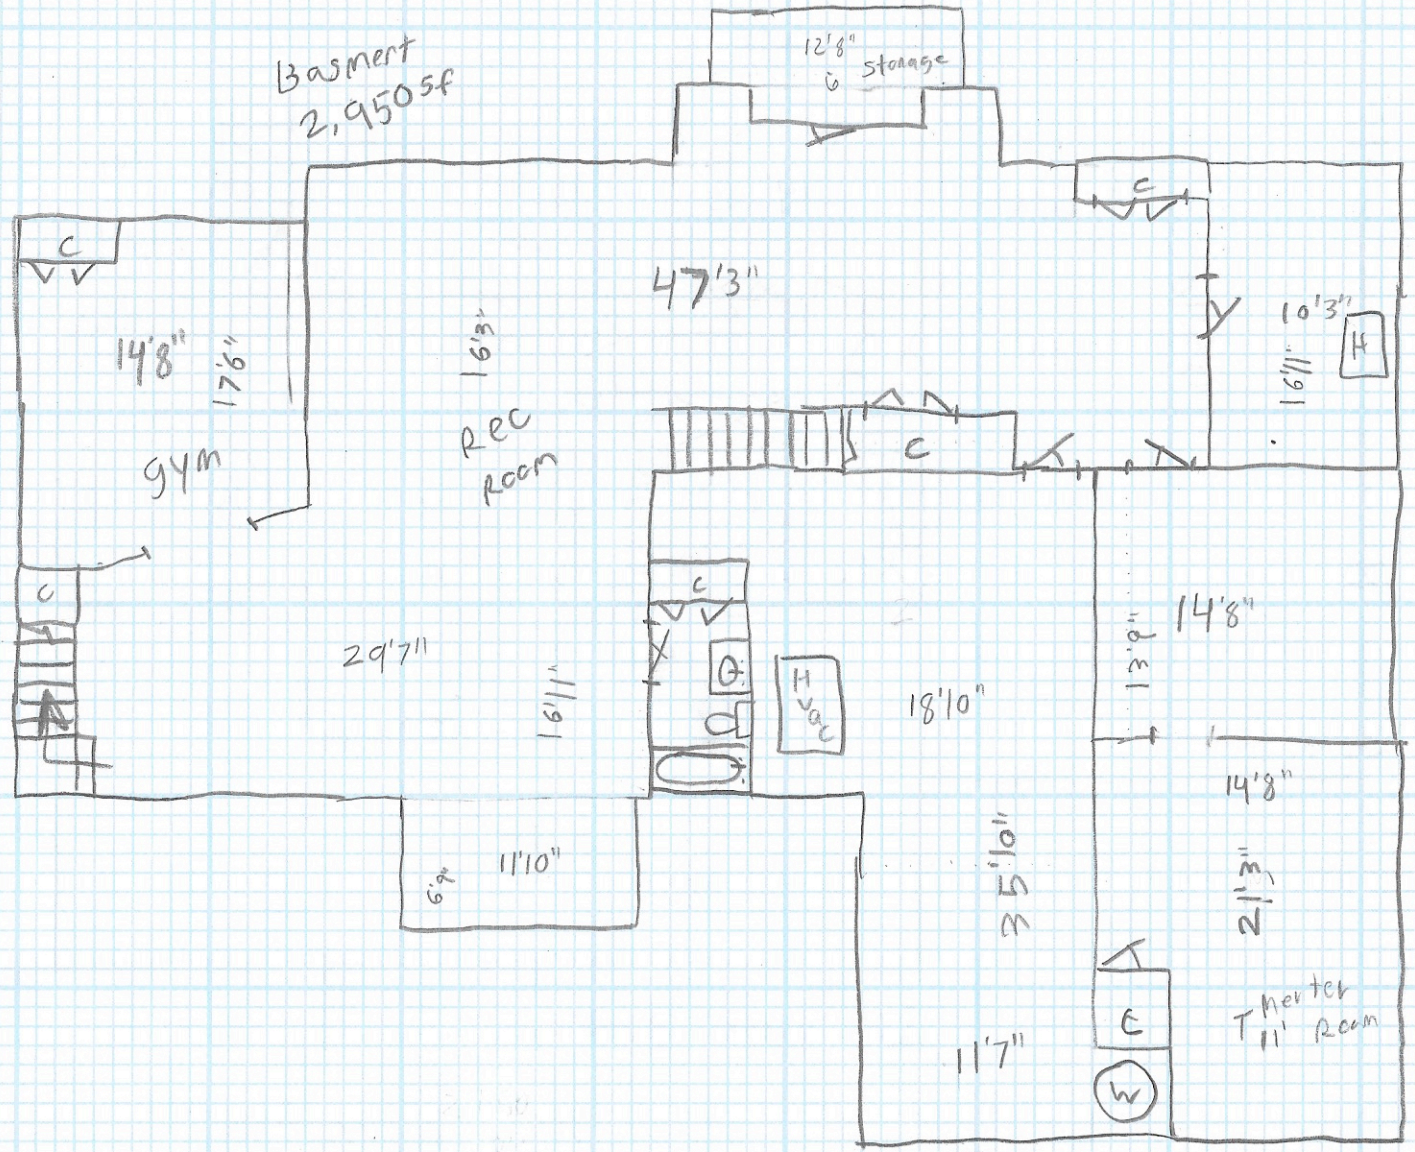

1st floor 3,000 sf

75 Glen Ave
 West orange NJ
 Kate McDonogh
 4/22/19 &
 9,510 sf

2nd floor

3,560 sq ft