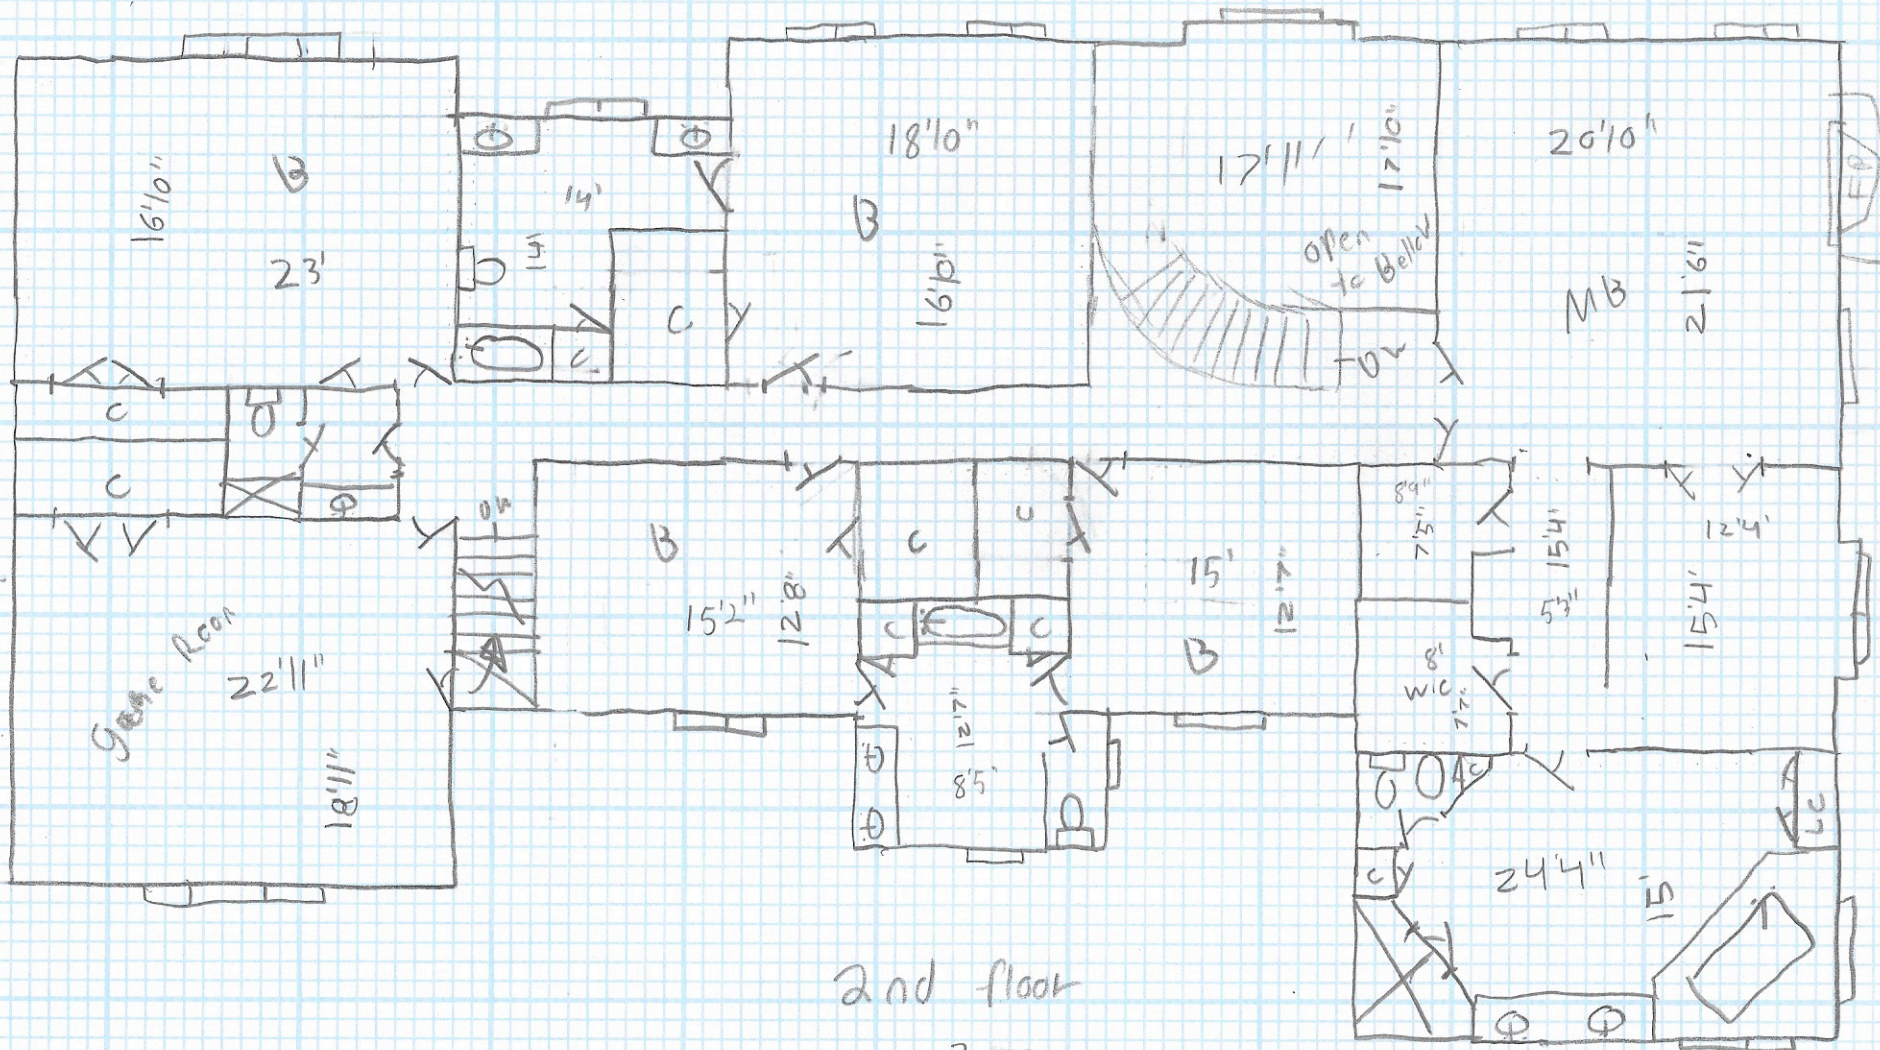

1st floor 3,000 sf

75 Glen Ave
 West orange NJ
 Kate McDonogh
 4/22/19 &
 9,510 sf

2nd floor

3,560 sq ft