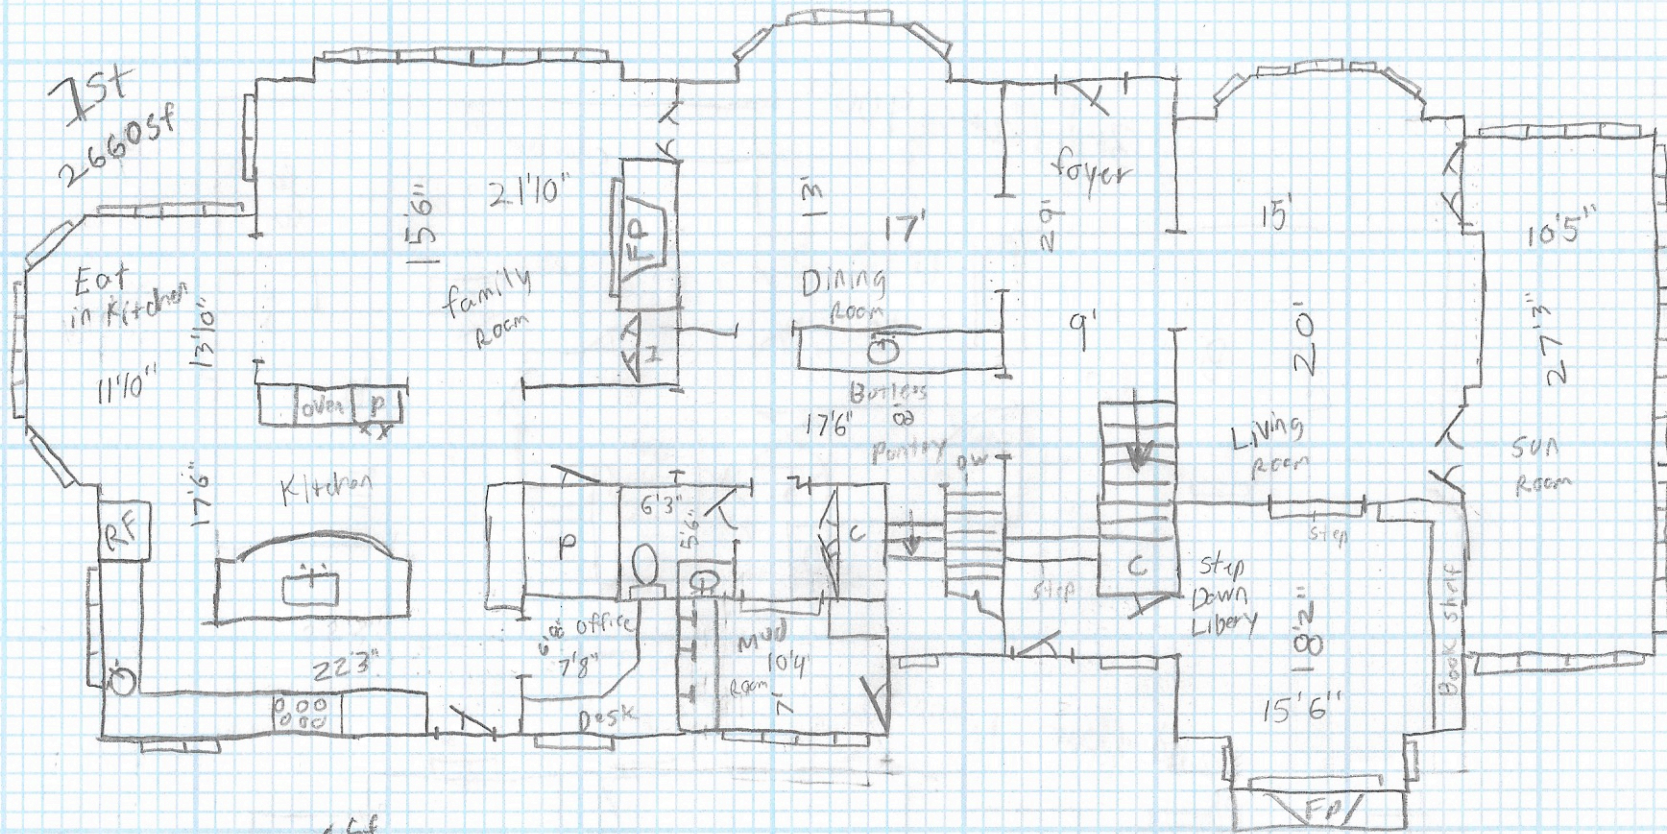

55 Fernwood Rd
 Summit NJ
 April wingate
 4/23/19
 7,780 SF

3rd floor 900sf

2nd floor 1,900sf