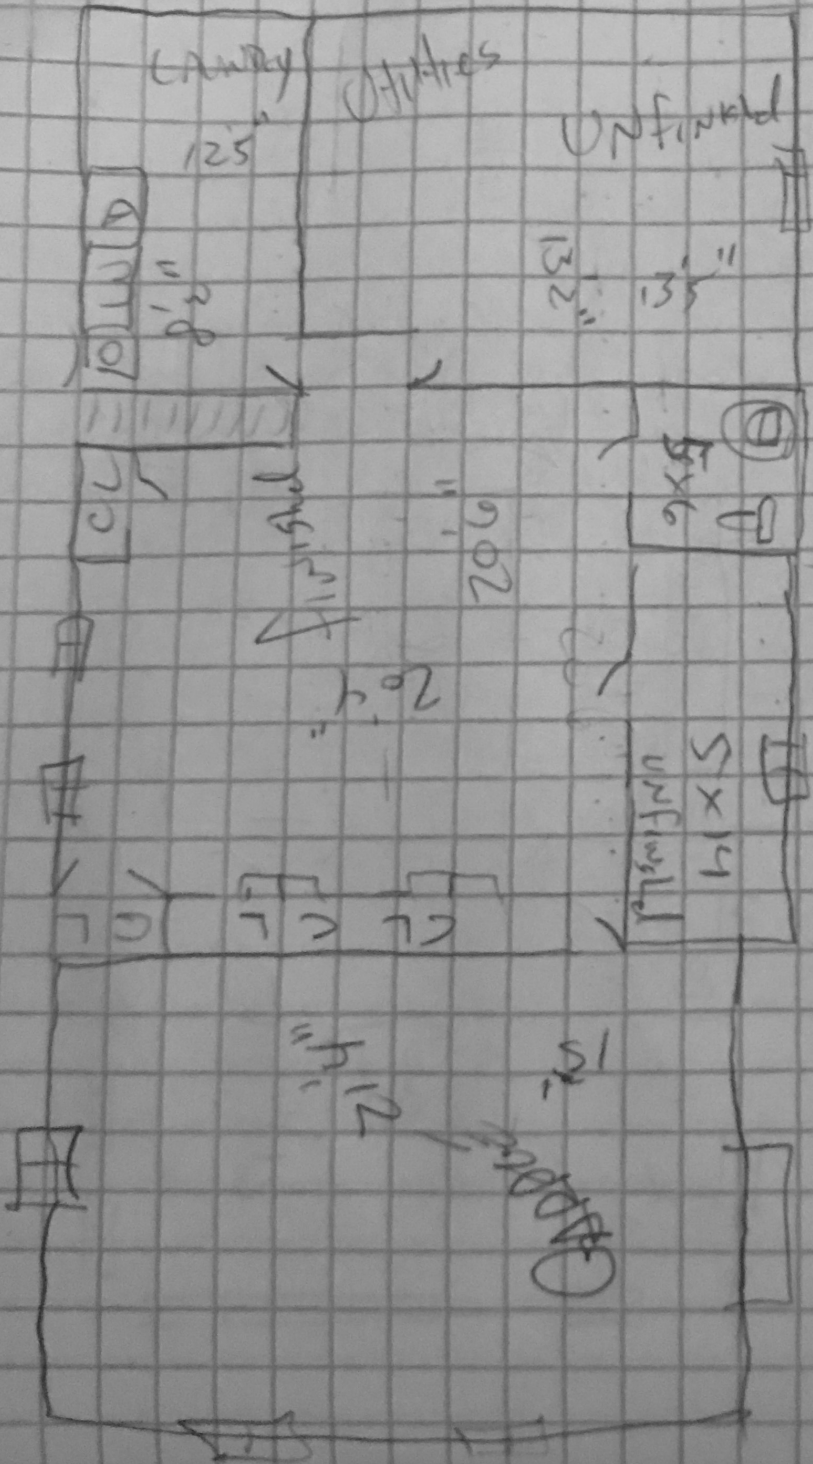

1st Fl.
1,084

19
1st. Fl.
Starchford NY
Gardens
Narc
Garbe
E H

1st:	1,084
2nd:	903
3rd:	482
Base:	1,170
Total:	5,639

2nd fl.

903 sq ft.

~~2nd fl.~~

CL
W.D.
6x16

Basement
1,170 sq ft

3rd

482
50 ft.