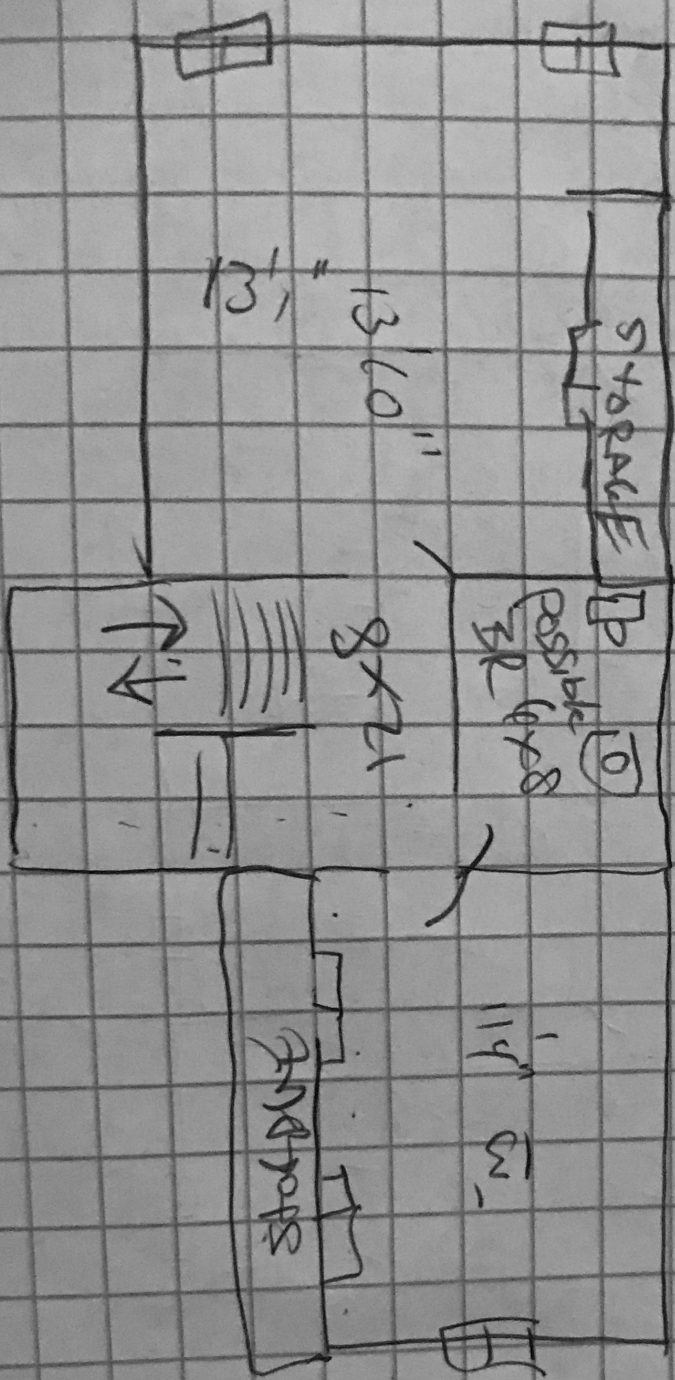

1st Fl.
1,084

19
1st. Fl.
Starchford NY
Gardens
Narc
Garbe
E H

1st:	1,084
2nd:	903
3rd:	482
Base:	1,170
Total:	5,639

2nd fl.

903 sq ft.

~~2nd fl.~~

CL
W.D.
6x16

Basement
1,170 sq ft

3rd

482
50 ft.