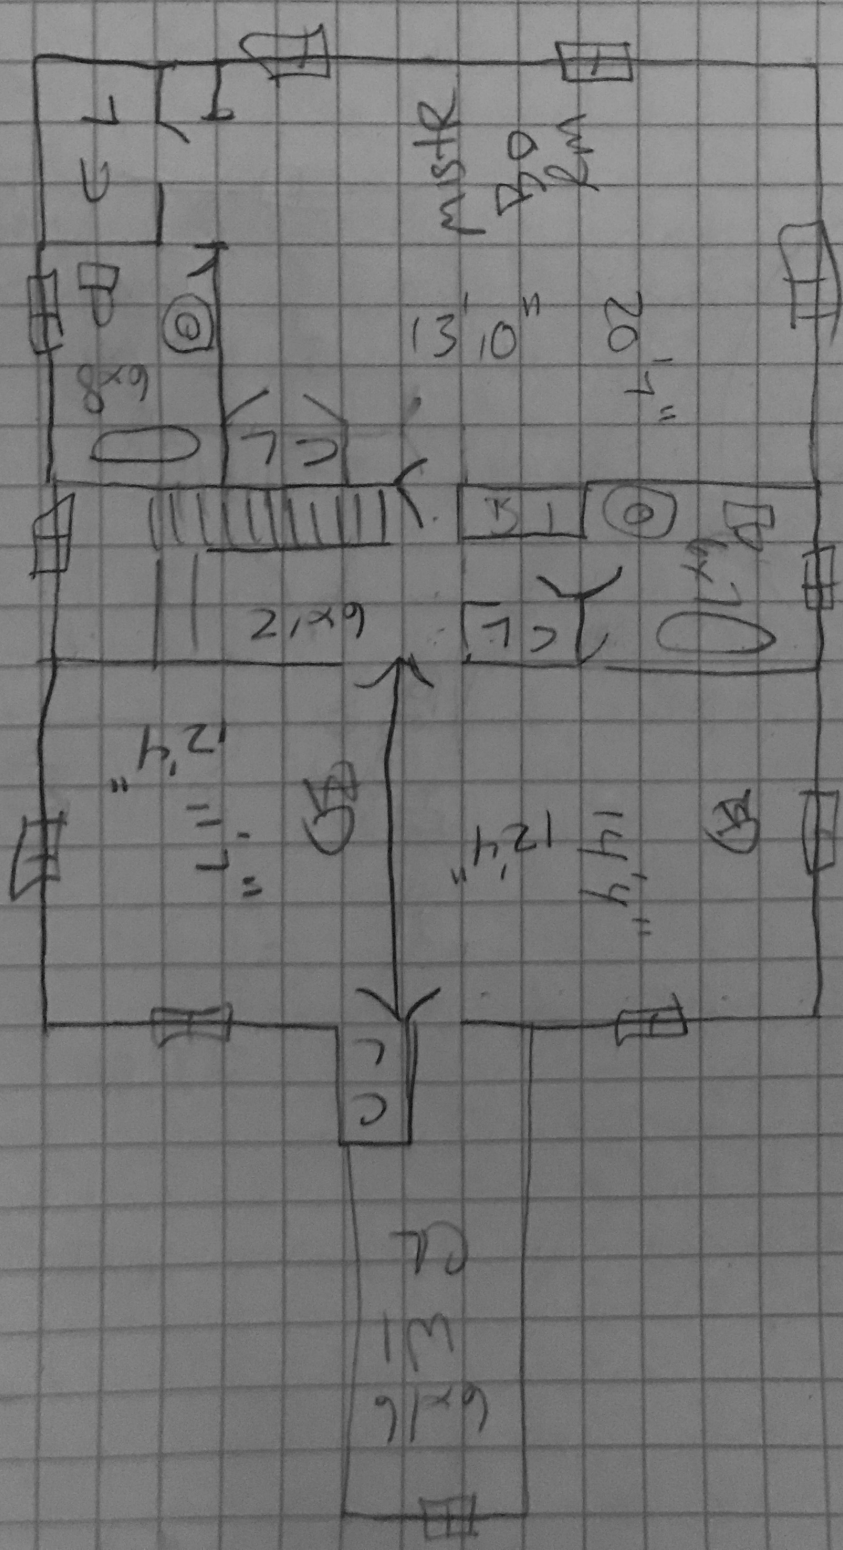

1st Fl.
1,084

19
1st. Fl.
Starchford NY
Gardens
Narc
Garbe
E H

1st:	1,084
2nd:	903
3rd:	482
Base:	1,170
Total:	5,639

2nd fl.

903 sq ft.

~~2nd fl.~~

CL
W.D.
6x16

Basement
1,170 sq ft

3rd

482
50 ft.