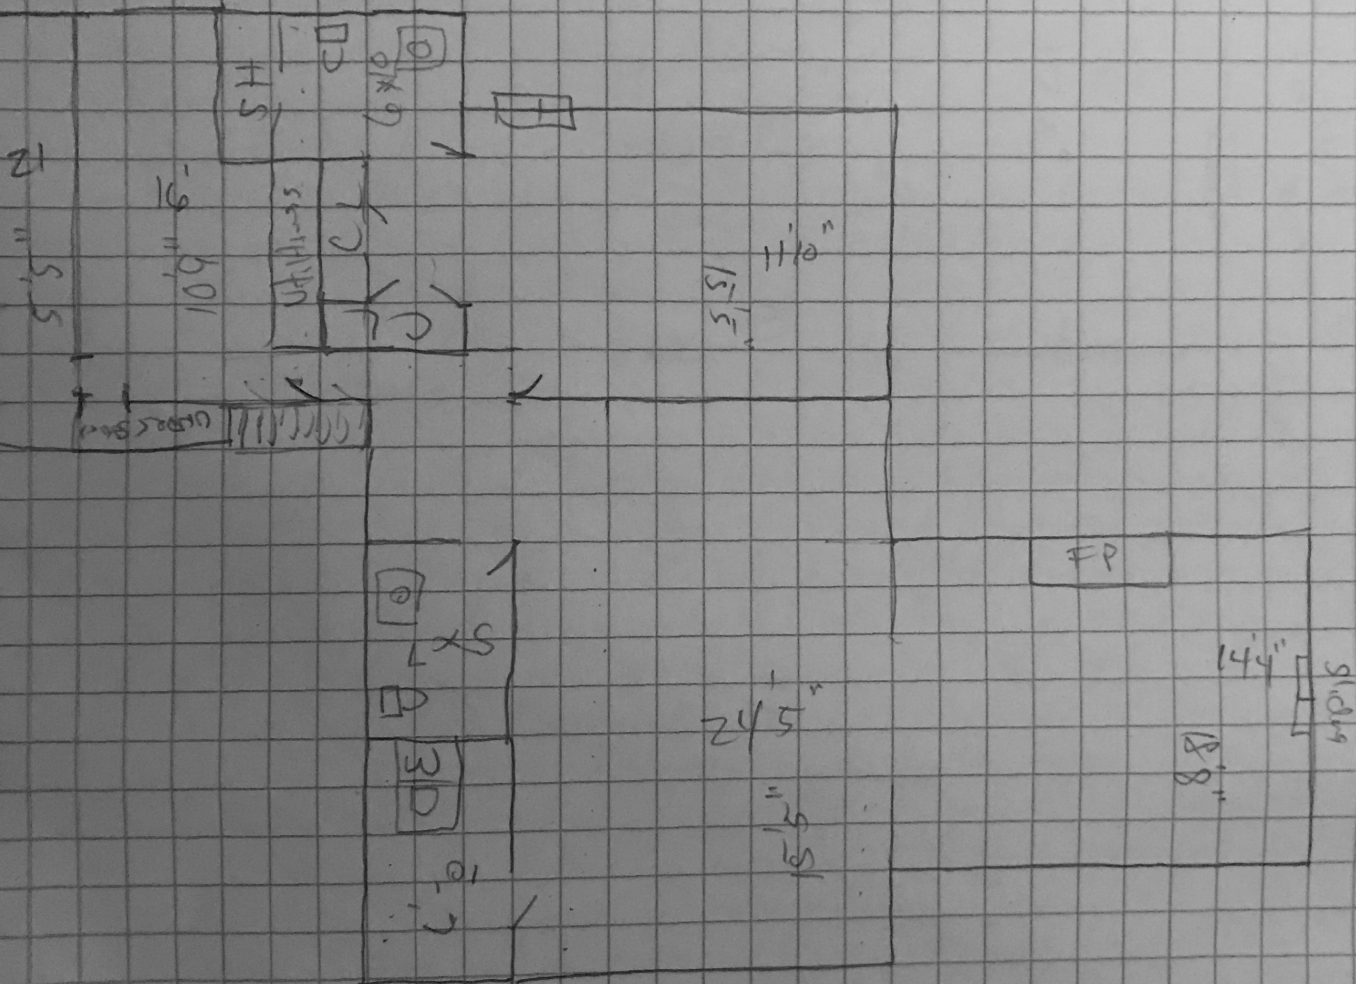

5/1 Sheehill St.

1st: 2, 441
 2nd: 2, 048
 Base: 1, 382

Total: 5, 871

2nd Fl
S / Steephill

Basement

S / Storage