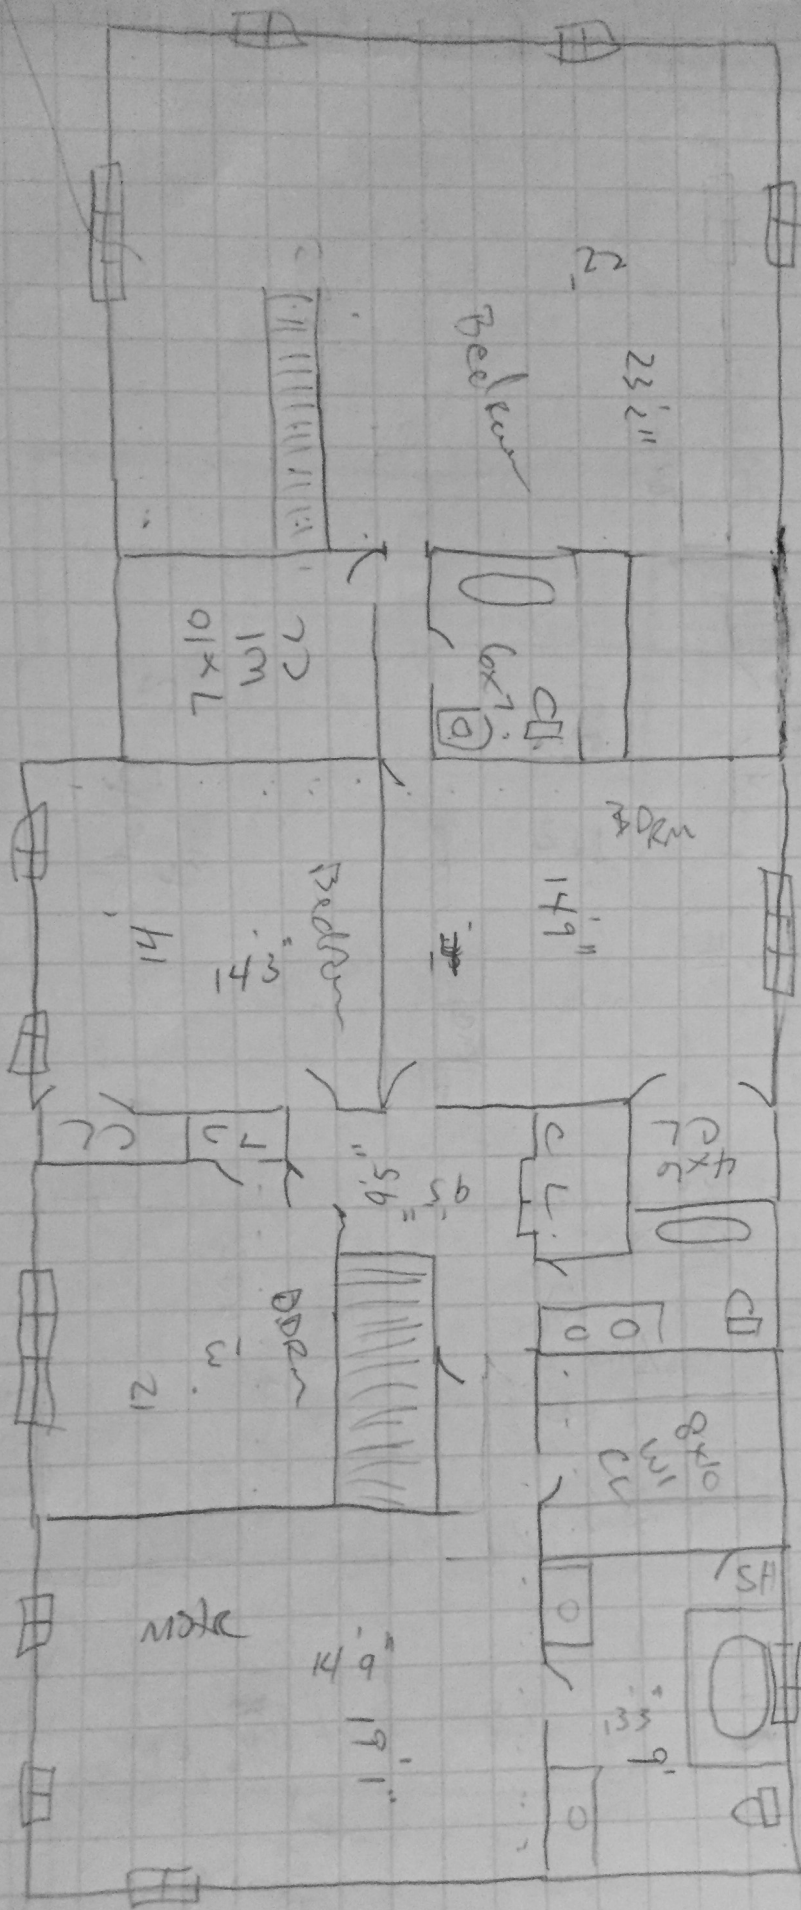

Booth

16x12
Hpl 17
Light

5'10"

25'4"

Whites Bolker

2 Chambers
11'5"

2/29