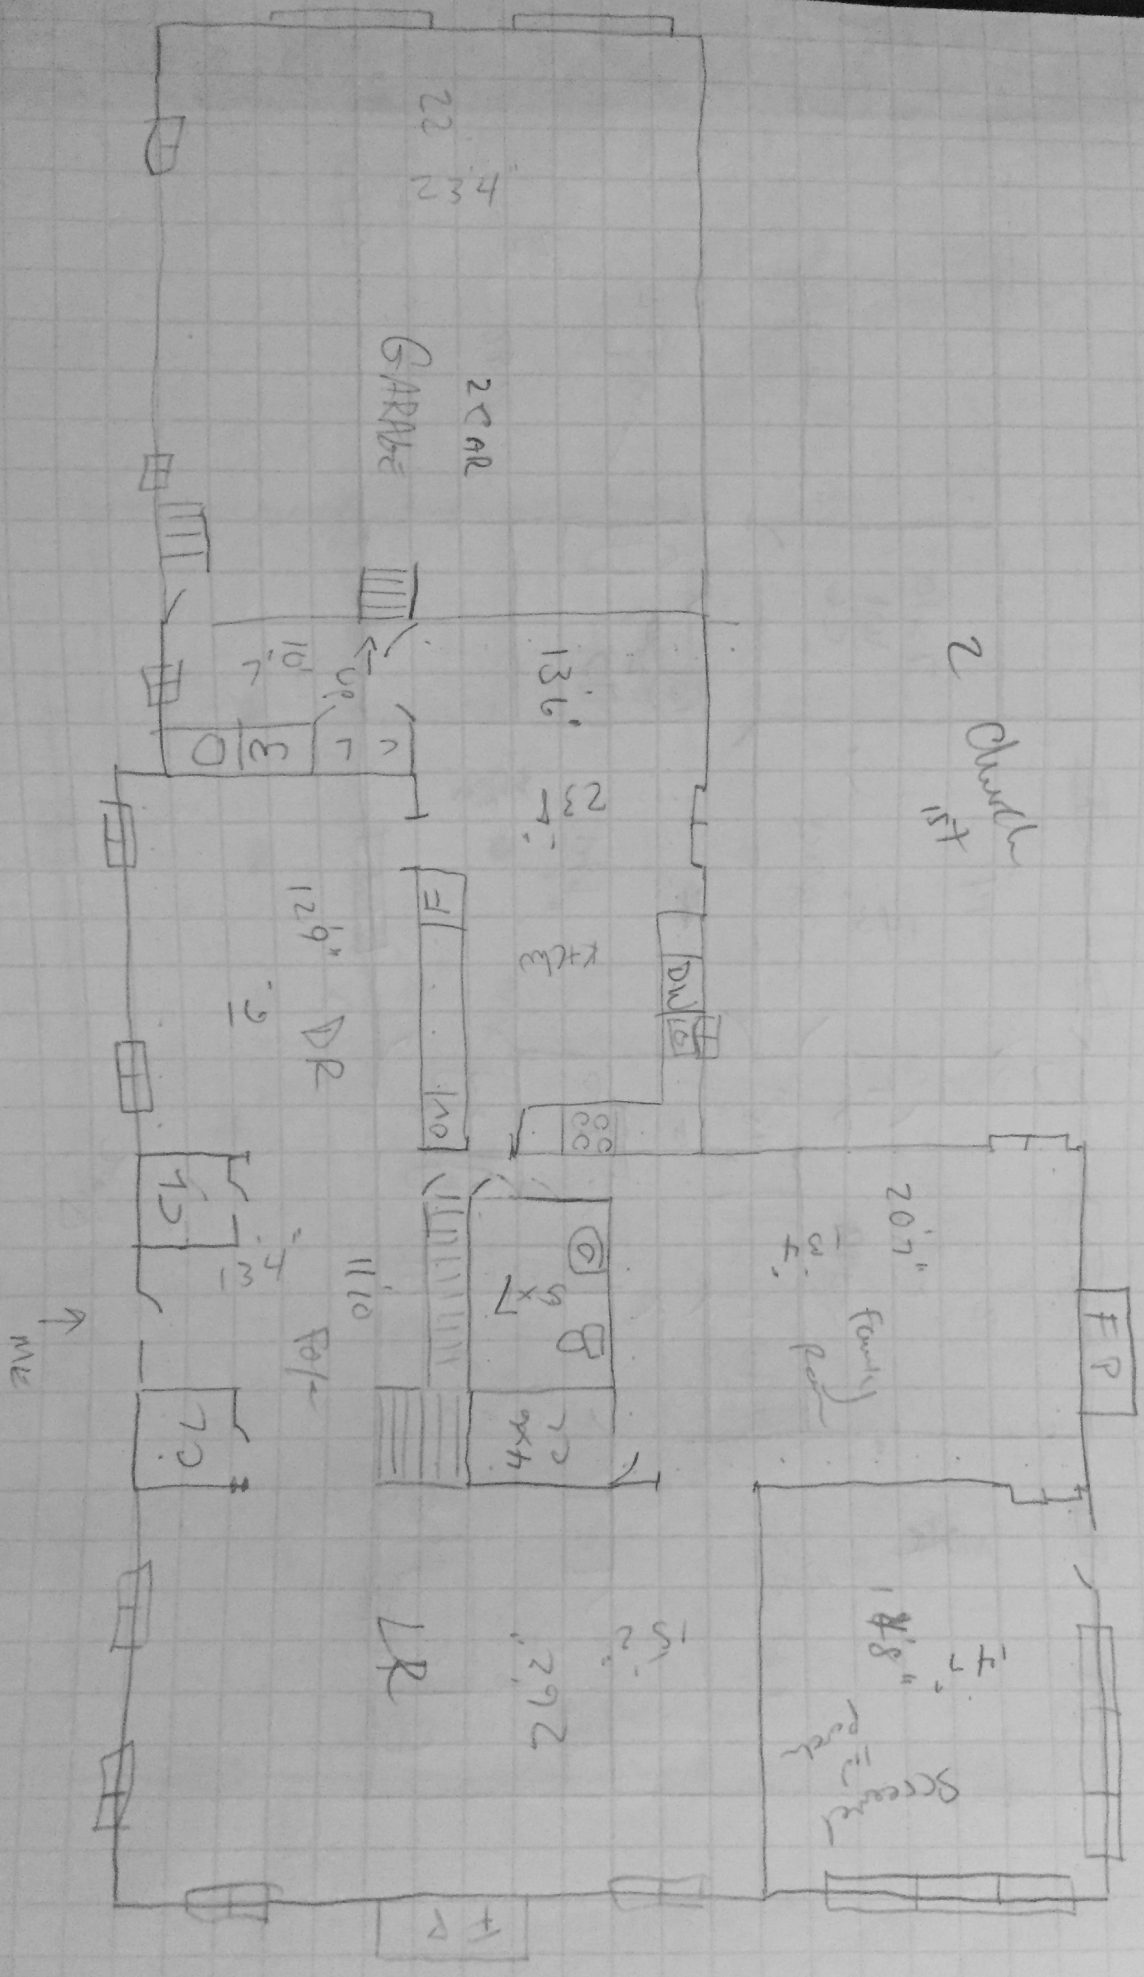

Booth

16x12
Hpl 17
Light

5'10"

25'4"

Whites Bolker

2 Chambers
11'5"

2/29