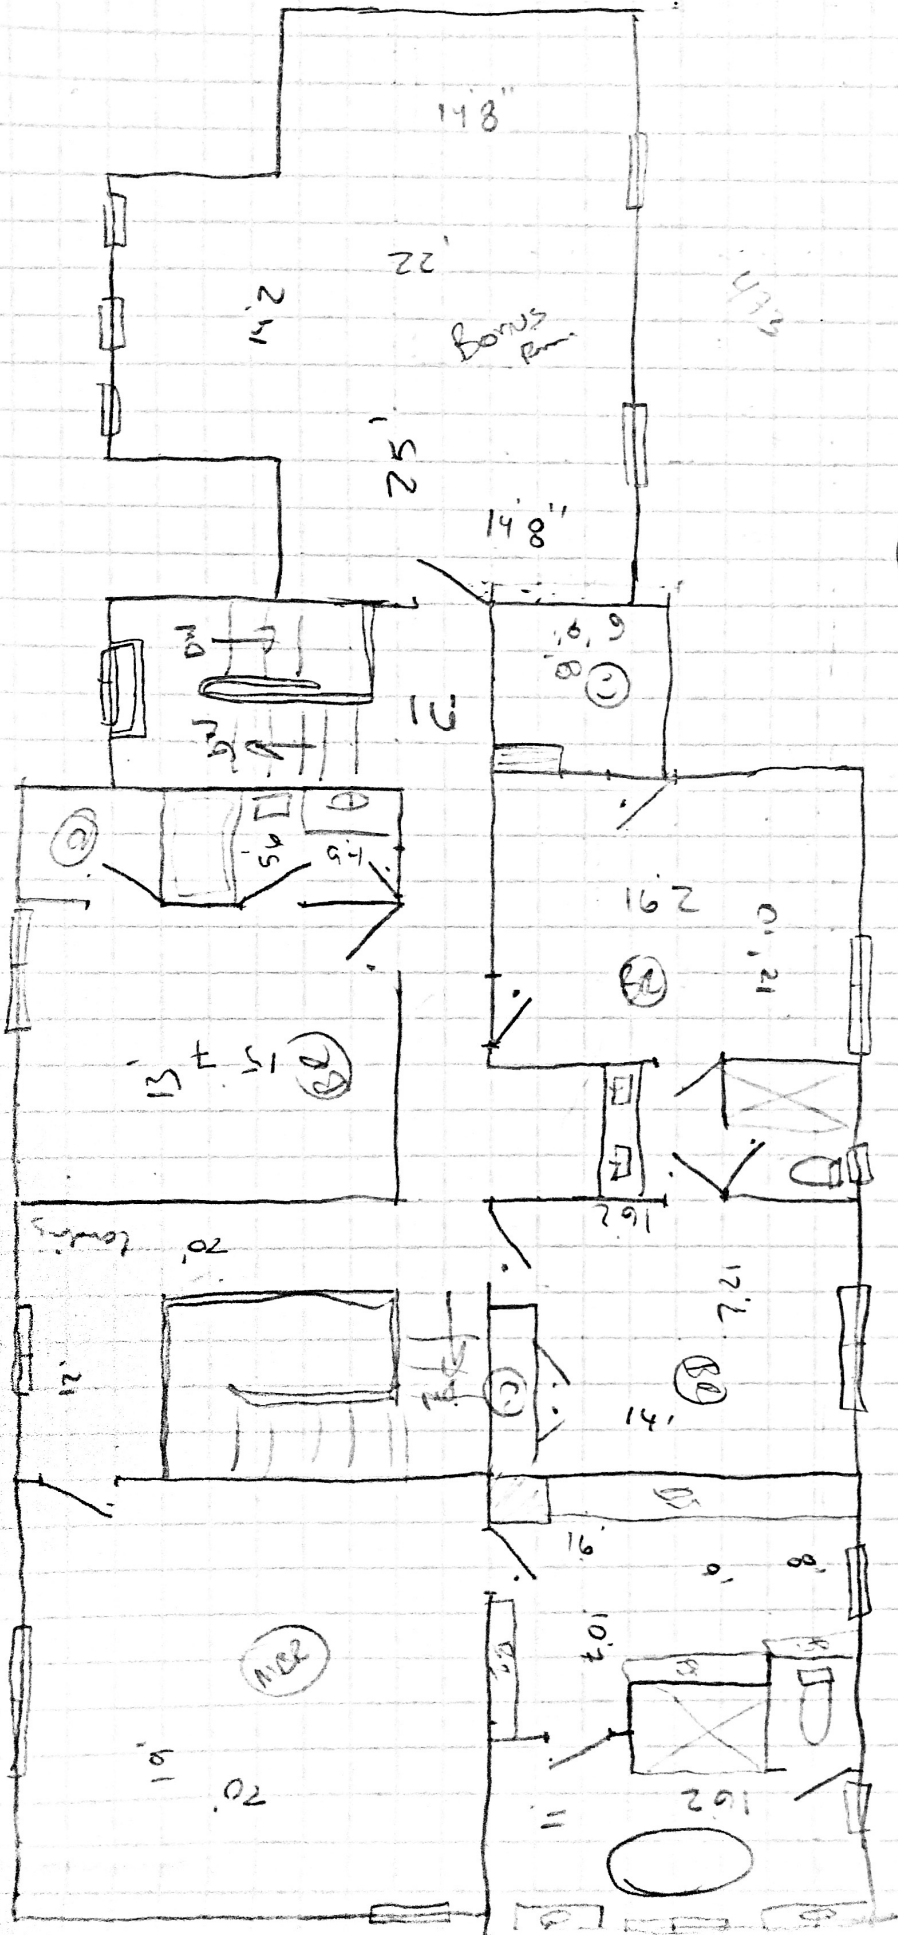

12521

3279

60 Cracemore Rd Torrington NY
8660 Sq Ft
1st Fl.

50"

16'00
12'00

01.52

01.81

10

4'8"

4'x1

Laundry
19'8" x 9'

Balcony
13'7" x 9'

Room
7'8" x 5'

5'

11'2"
16'

16'3"

Pit

Living

14'6"

17'9"

9'

36'10"

6'

13'

17'7"

24'

15'7"

12

24

1882

2ND FL

2132
2ND FL