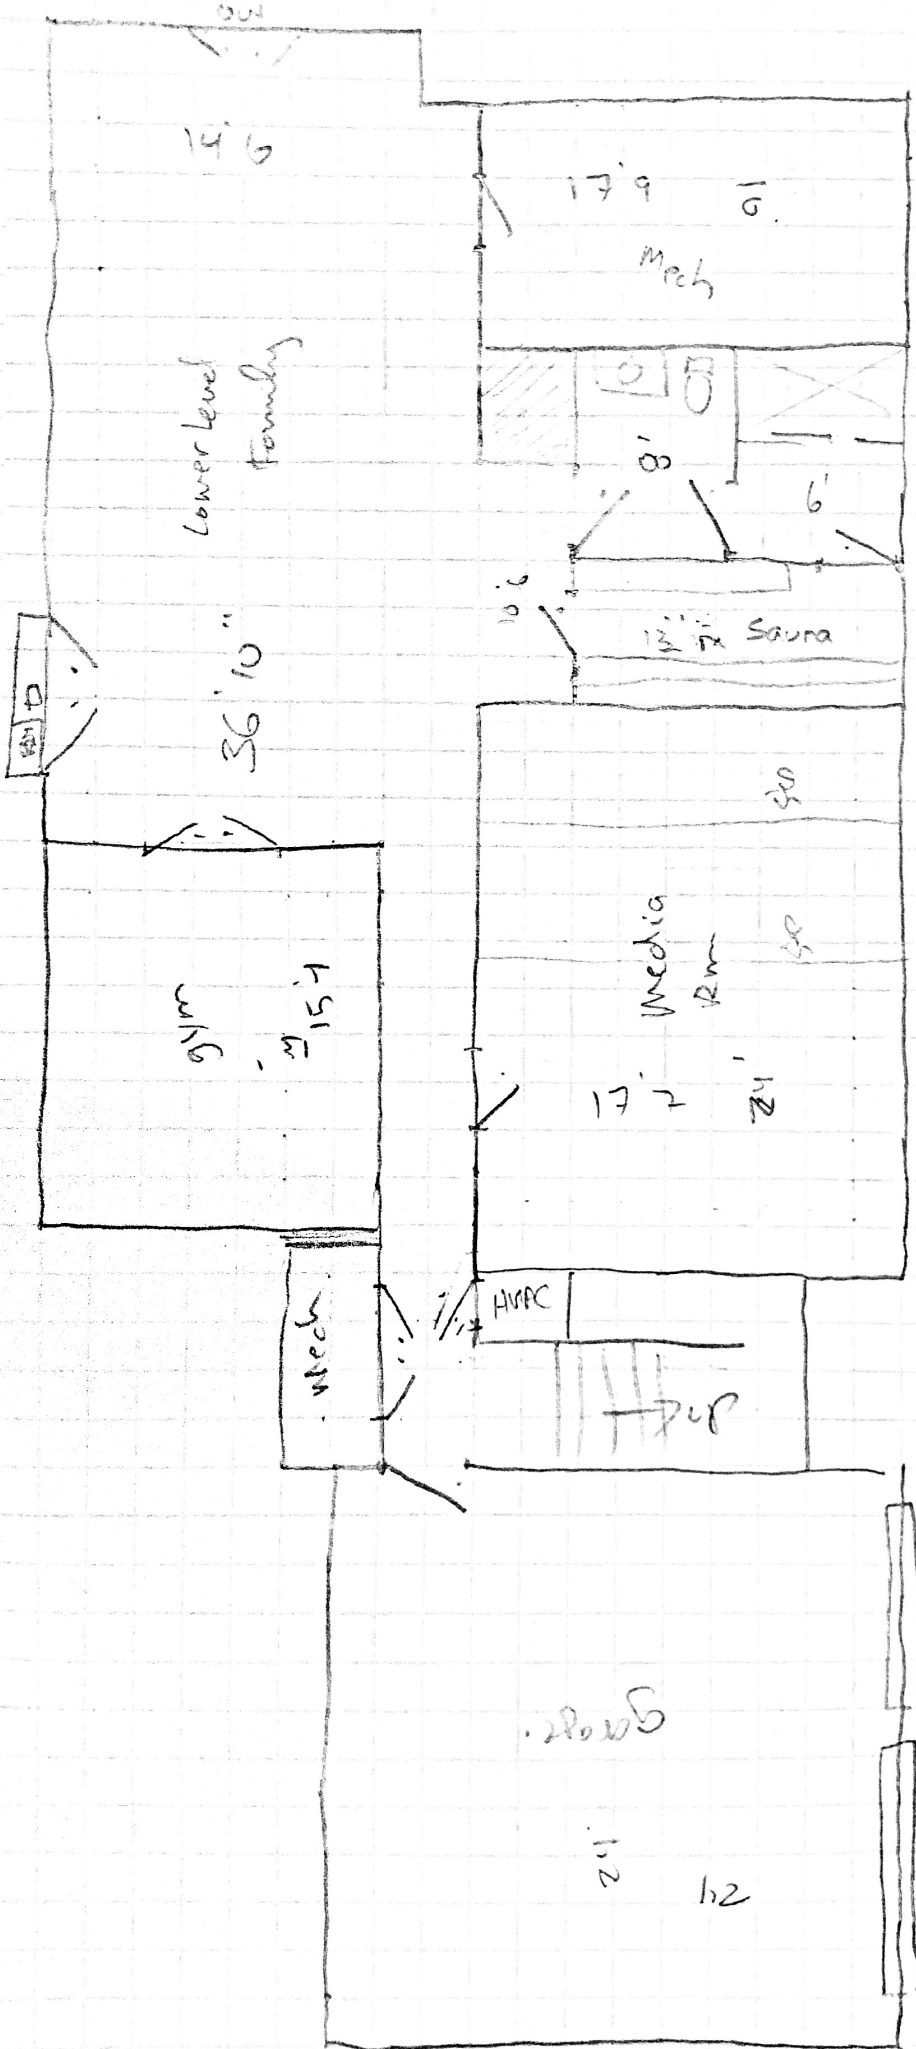

12521

3279

60 Cracemore Rd Torrington NY
8660 Sq Ft
1st Fl.

50"

16'00
12'00

01.52

01.81

10

4'8"

4'x1

Laundry
19'8" x 9'

Balcony
13'7" x 9'

Room
7'8" x 5'

5'

11'2"
16'

16'3"

5'2"

8'0"

6'21"

10

17

16

Lower Level

2500

Pit

Living

14'6"

17'9"

9'

36'10"

6'

13'