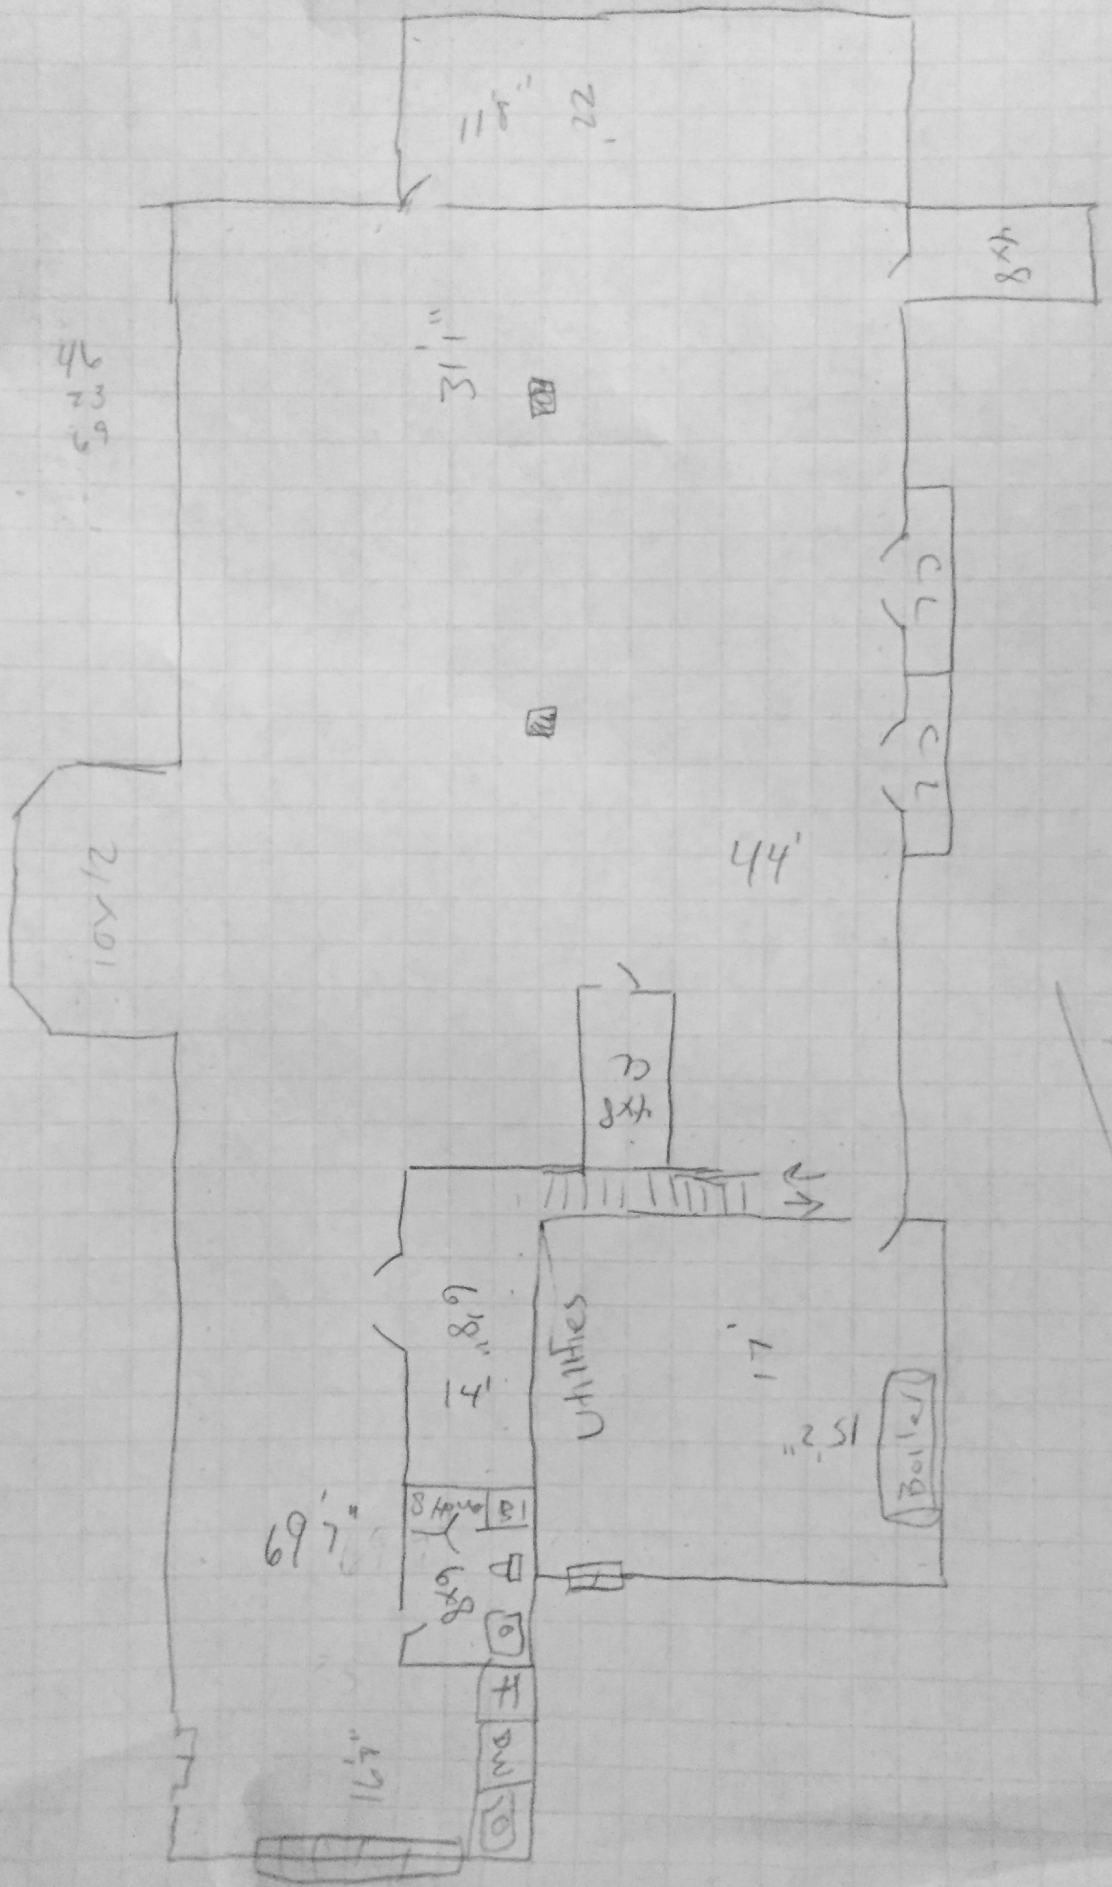

2nd Fl

2 Charlie Torkan Apt
5 Salem NY

Sheet 2 of 2

46
23
69

21x01

118" 22"

311"

8x8

44'

8x8

69" 81"

Utilities

17'

152"

Boiler

697"

8' x 10' 8"

6' x 8'

H

B

K

167"

Rosebud