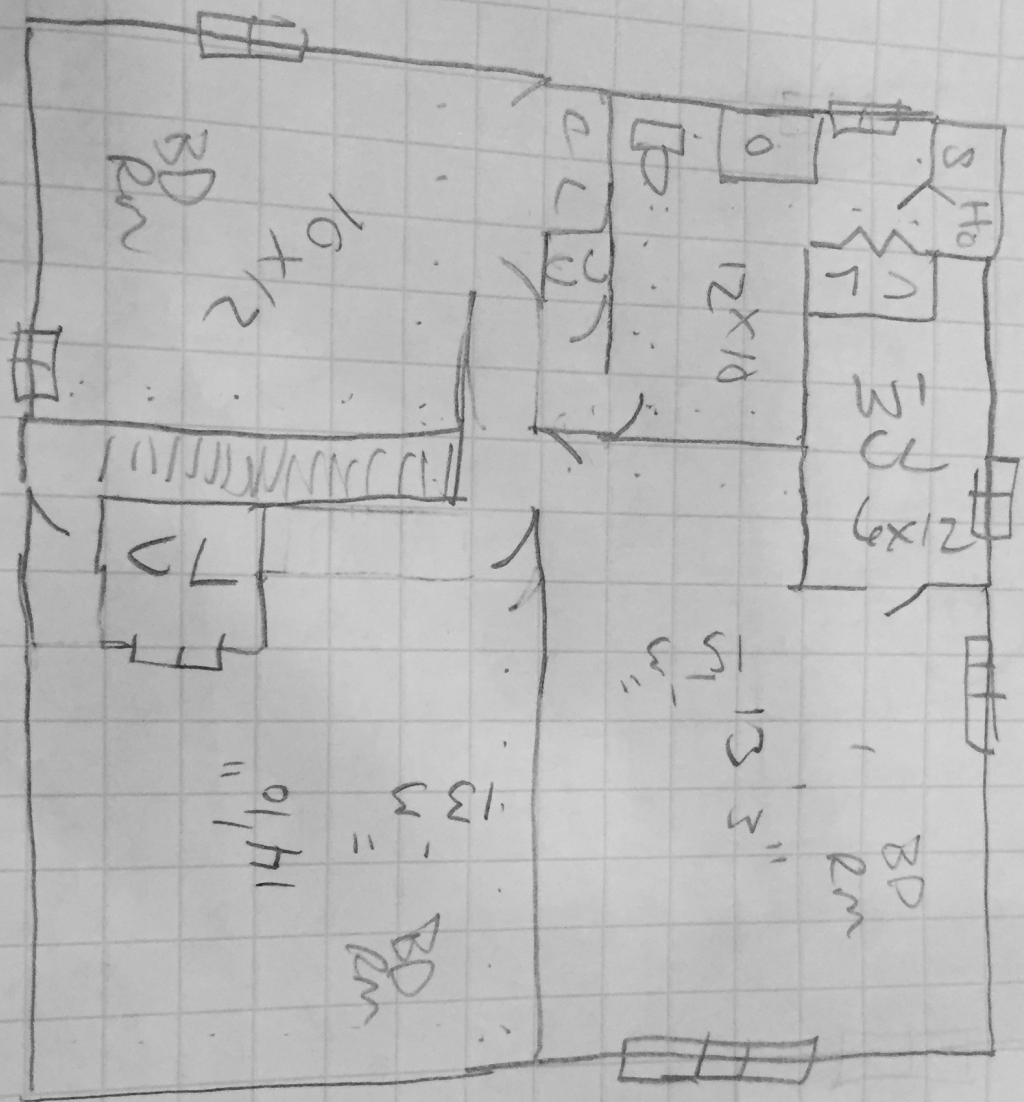

ME

1st Fl

2ND FL

Scale 1/4" = 1'

Basel 1