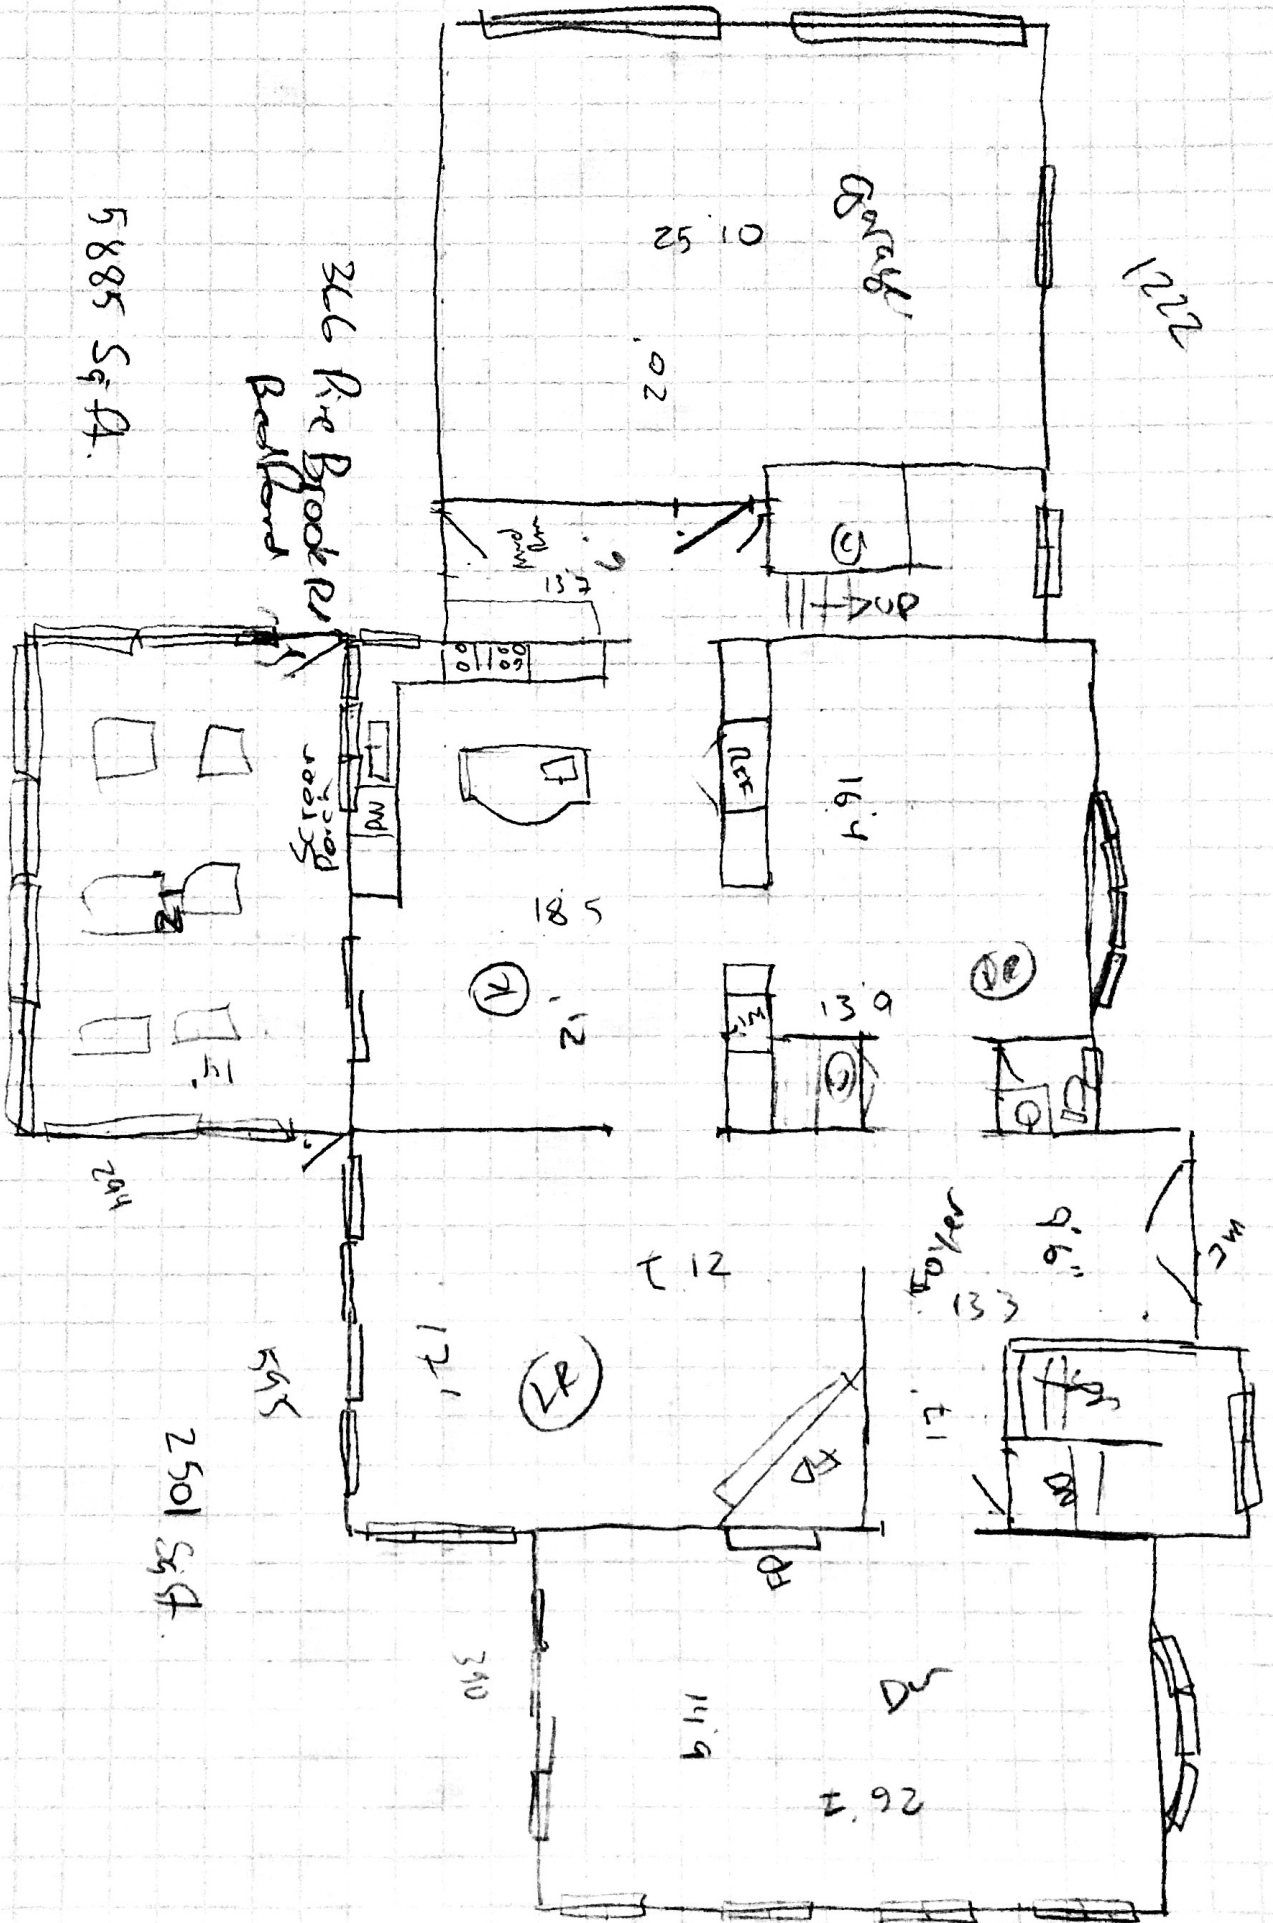

1222

Garage

25 10

02

326 Pine Brook Rd
Bedford

5885 Sq. Ft.

16'4"

REF

18'5"

12'12"

(K)

13'9"

W.C.

(LP)

Foyer

9'6"

13'3"

7'1"

W.C.

12'1"

(LP)

545

2501 Sq. Ft.

12

FD

FD

Dorm

26'7"

14'9"

340

29'4"

29'4"

W.C.