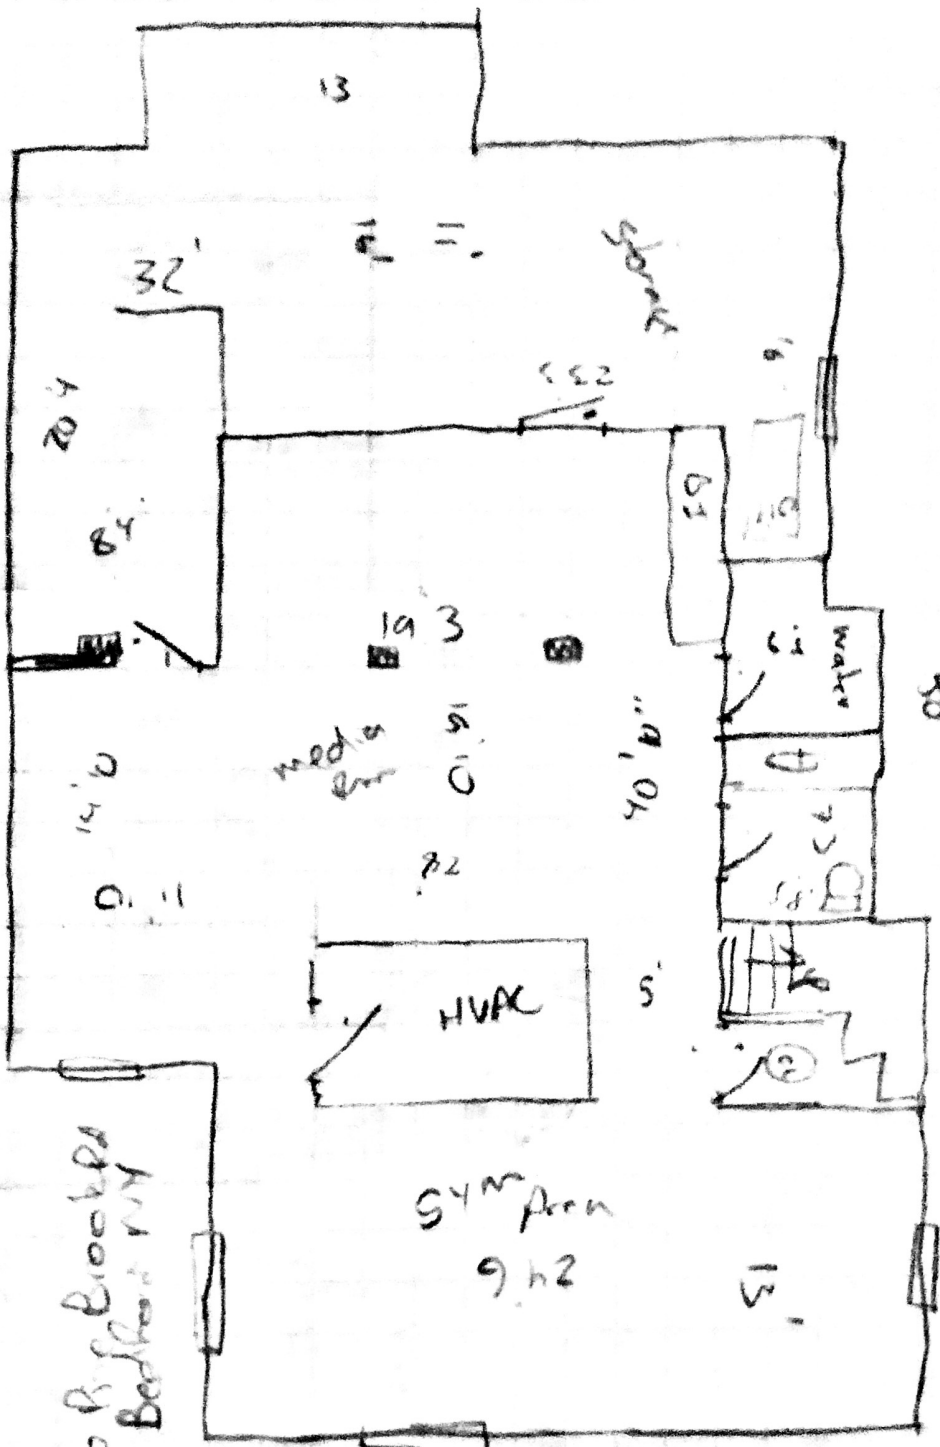

1684591

11916  
48  
470

2ND FL.

366 Pine Brook Rd  
Rochester NY

366 R. Brook Rd  
Bedford NY

1700

3

32'

20'4"

8'4"

14'0"

0'11"

19'3"

media room

15'0"

8'2"

REF

18'5"

12'12"

(K)

13'9"

W.C.

(LP)

Foyer

29'4"

W.C.