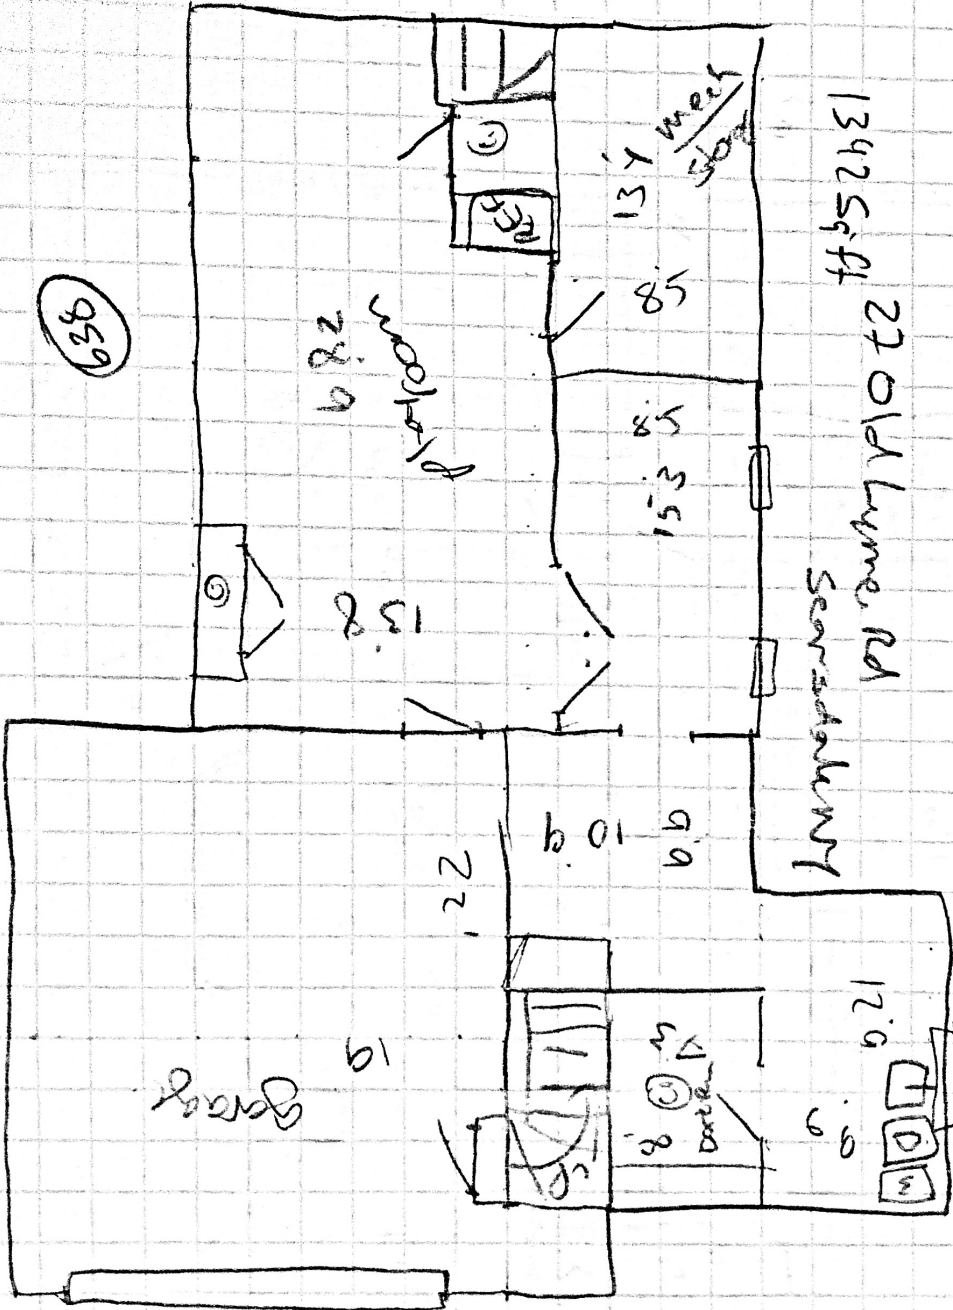

4538 Sq. ft

1936 Sq. ft

27 Old Lyme Rd
Scarsdale
NY

Lower Level

1342 Sq ft 2701A Lyme Rd

Scarsdale, NY

Top

270' Old Lyme Scardale NY
2ND FL.

1260 sq-ft