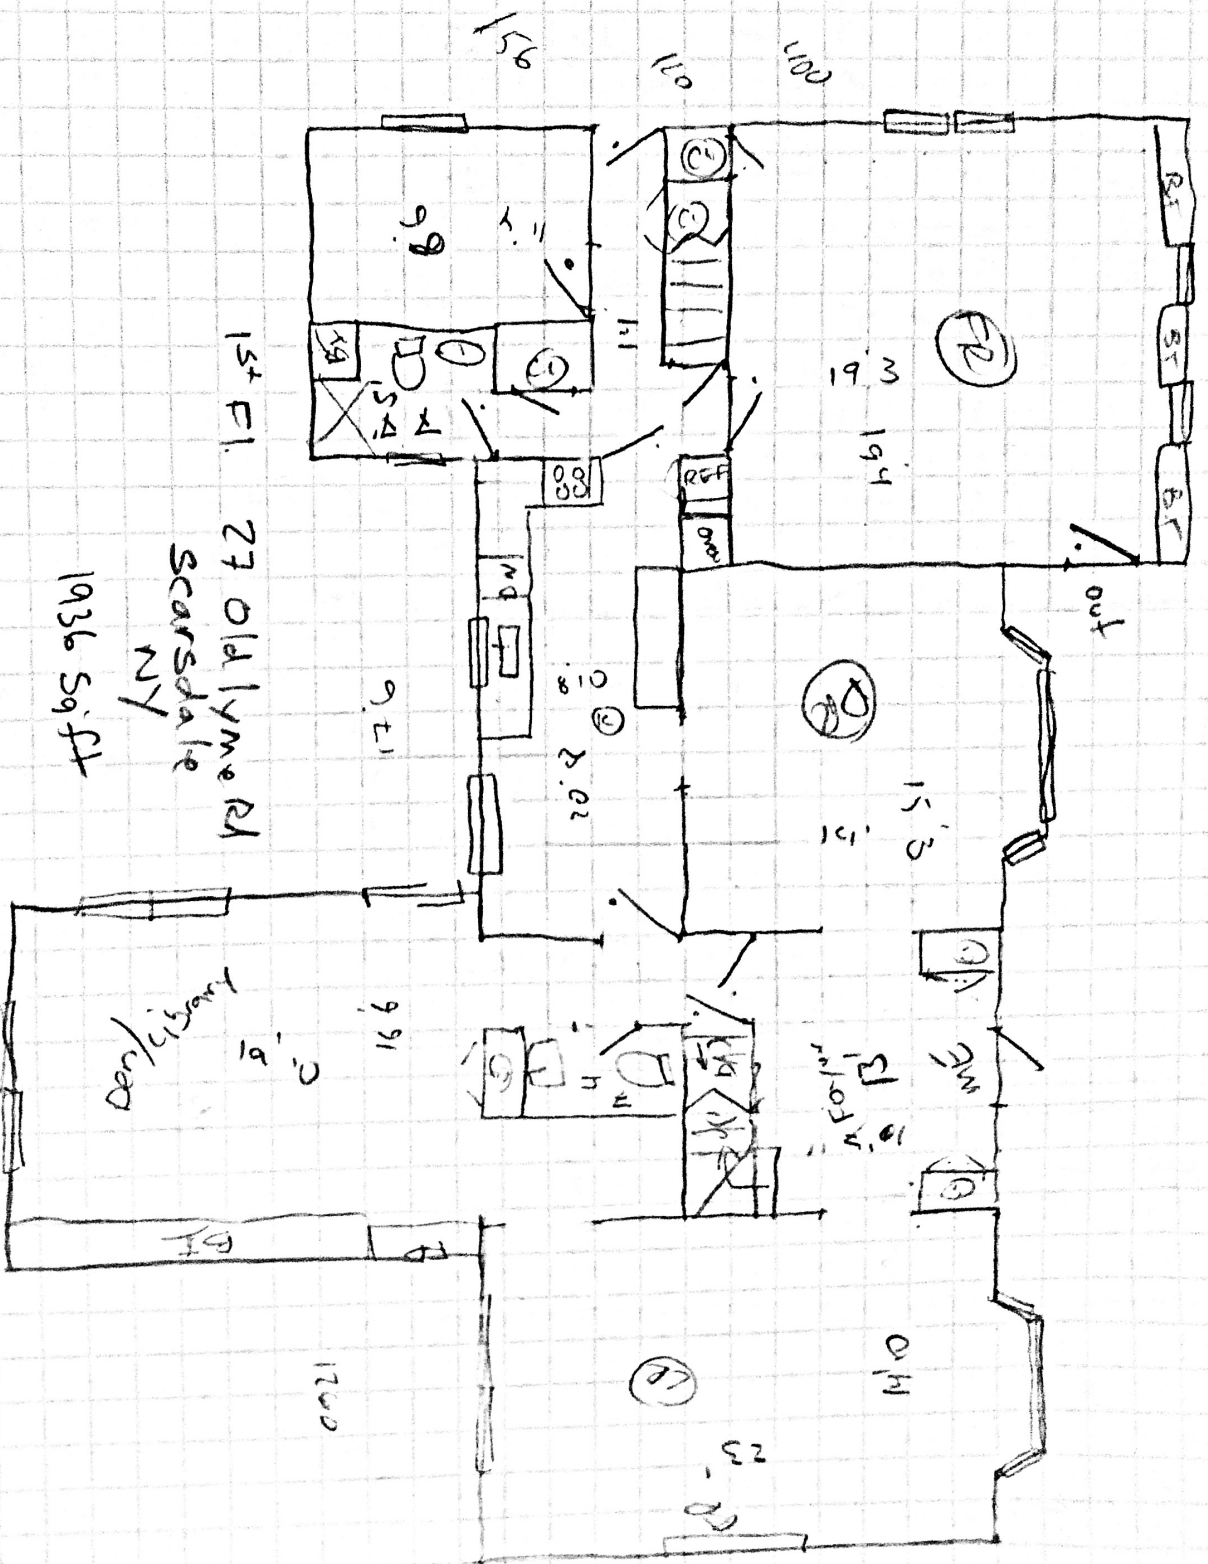

4538 Sq. ft

1936 Sq. ft

27 Old Lyme Rd
Scarsdale
NY

Lower Level

1342 Sq ft 2701A Lyme Rd

Scarsdale, NY

Top

270' Old Lyme Scardale NY
2ND FL.

1260 sq-ft