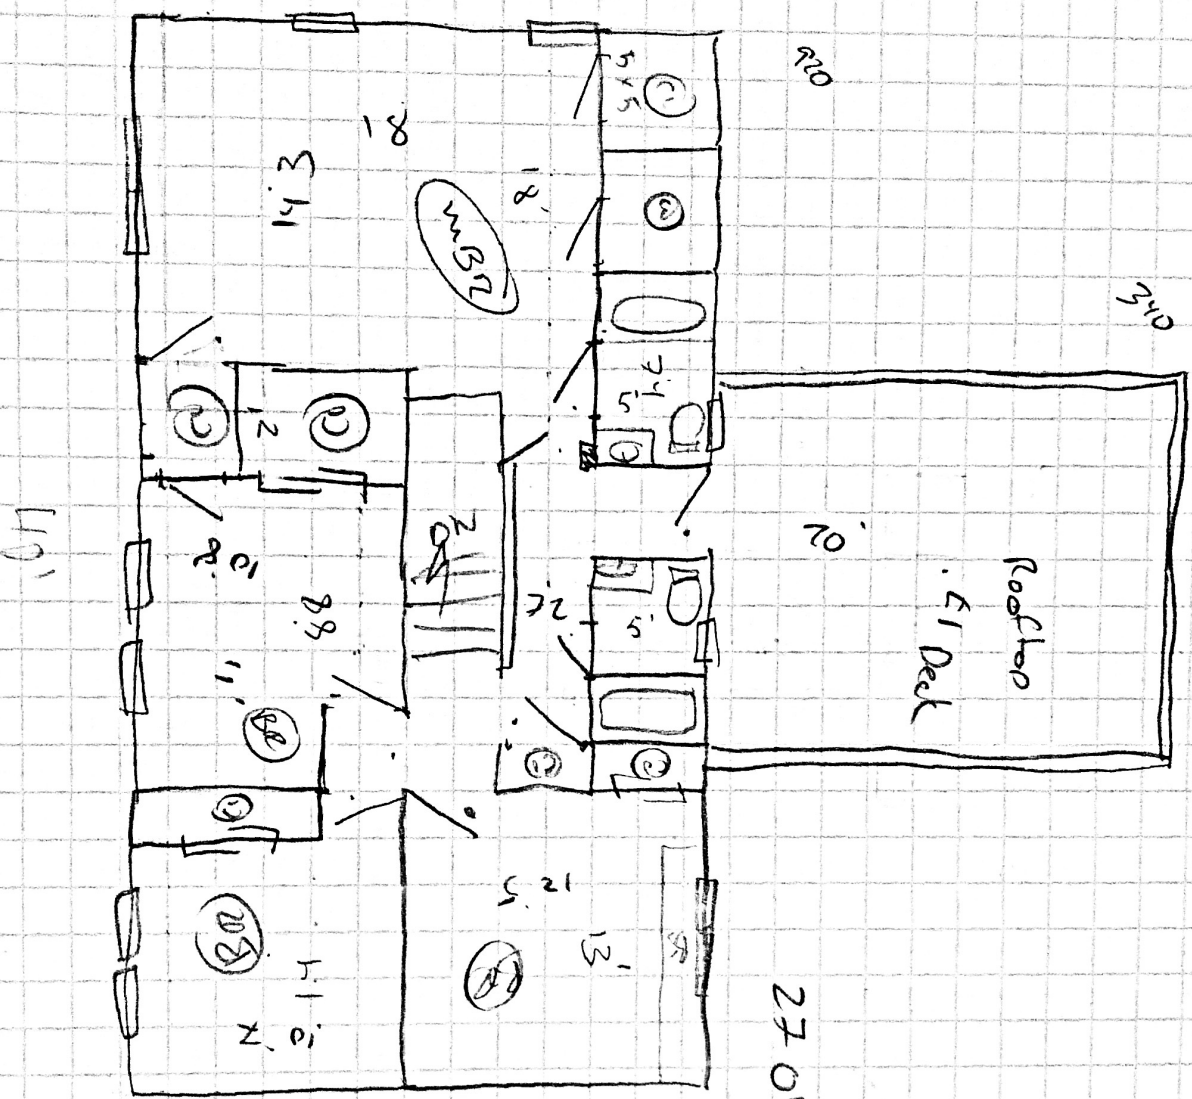

4538 Sq. ft

1936 Sq. ft

27 Old Lyme Rd
Scarsdale
NY

Lower Level

1342 Sq ft 2701A Lyme Rd

Scarsdale, NY

Top

270' Old Lyme Scardale NY
2ND FL.

1260 sq-ft