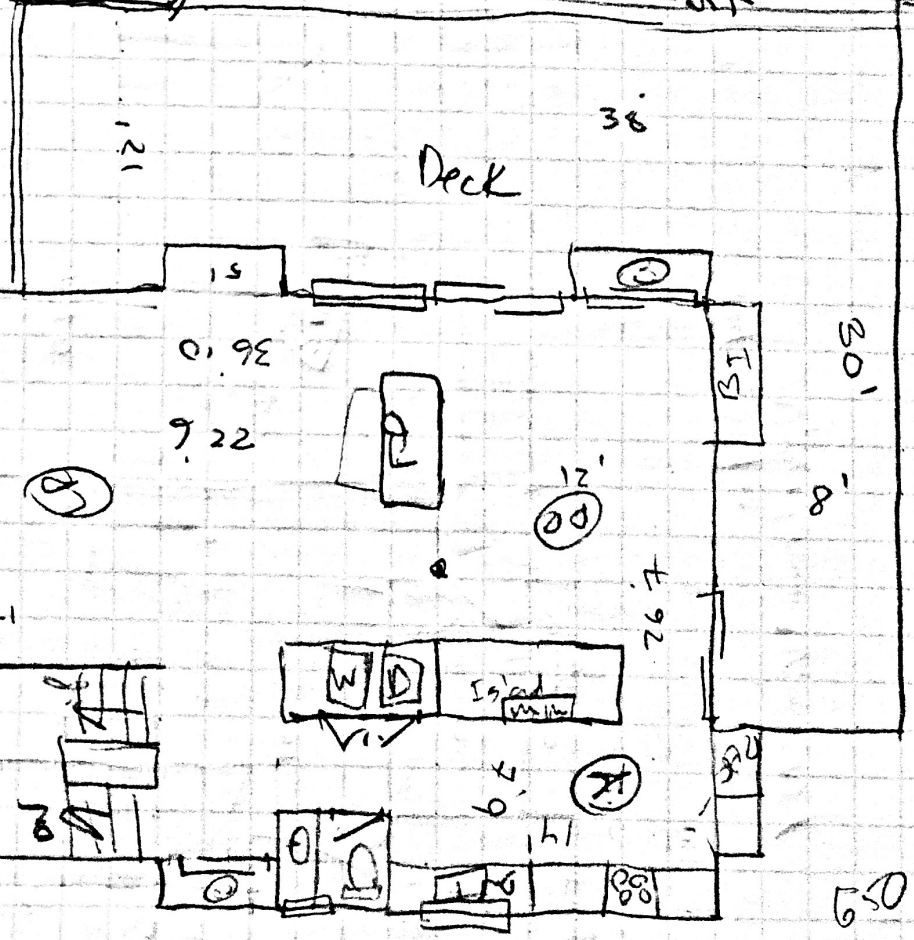

Not to Scale

200

300

456

144

2000
 814 Rt Rn
 Upper Grandview
 NY

650

3520 Sq Ft
 w/ Pool Deck

3MFL.

814 RTRW

Upper Grandview
NY

650
SA
A

814 E 19th
Upper Grandviews NY