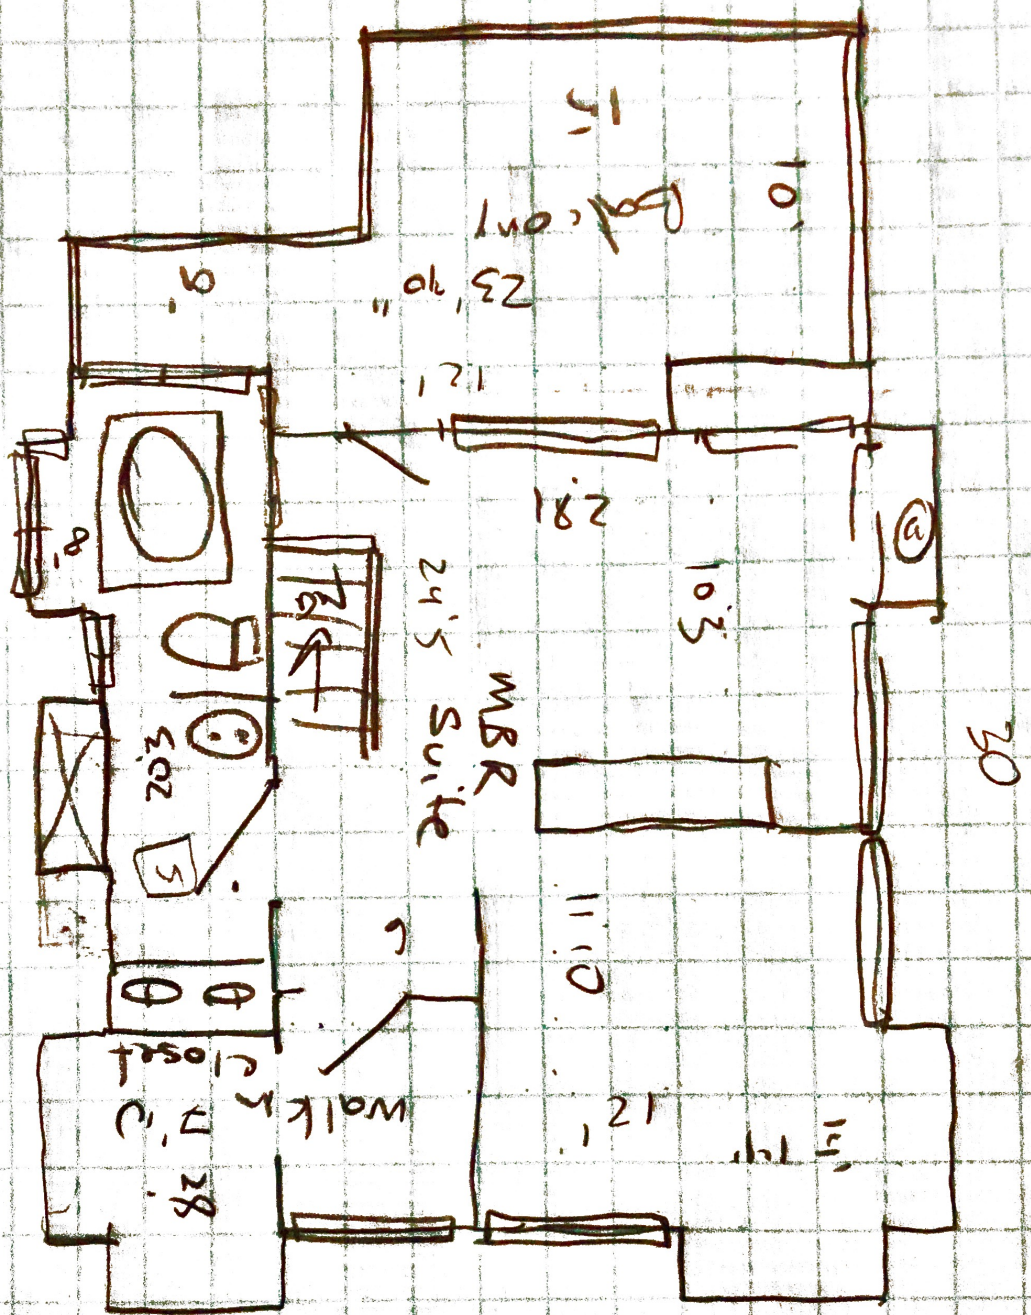

Not to Scale

200

300

456

144

2000
 814 Rt Rn
 Upper Grandview
 NY

650

3520 Sq Ft
 w/ Pool Deck

3MFL.

814 RTRW

Upper Grandview
NY

650
SA
A

814 E 19th
Upper Grandviews NY