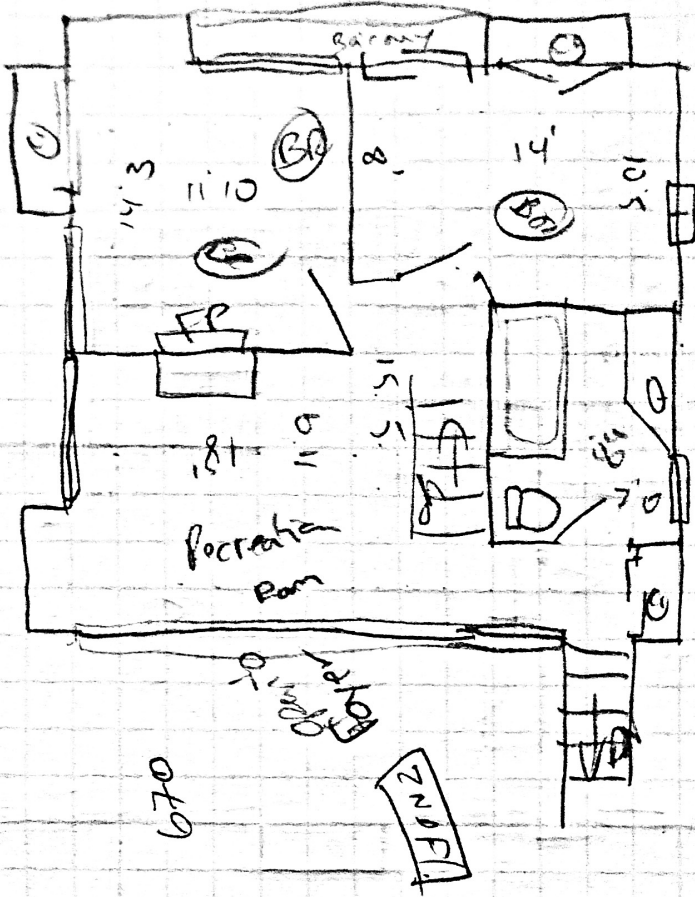

Not to Scale

200

300

456

144

2000
 814 Rt Rn
 Upper Grandview
 NY

650

3520 Sq Ft
 w/ Pool Deck

3MFL.

814 RTRW

Upper Grandview
NY

650
SA
A

814 E 19th
Upper Grandviews NY