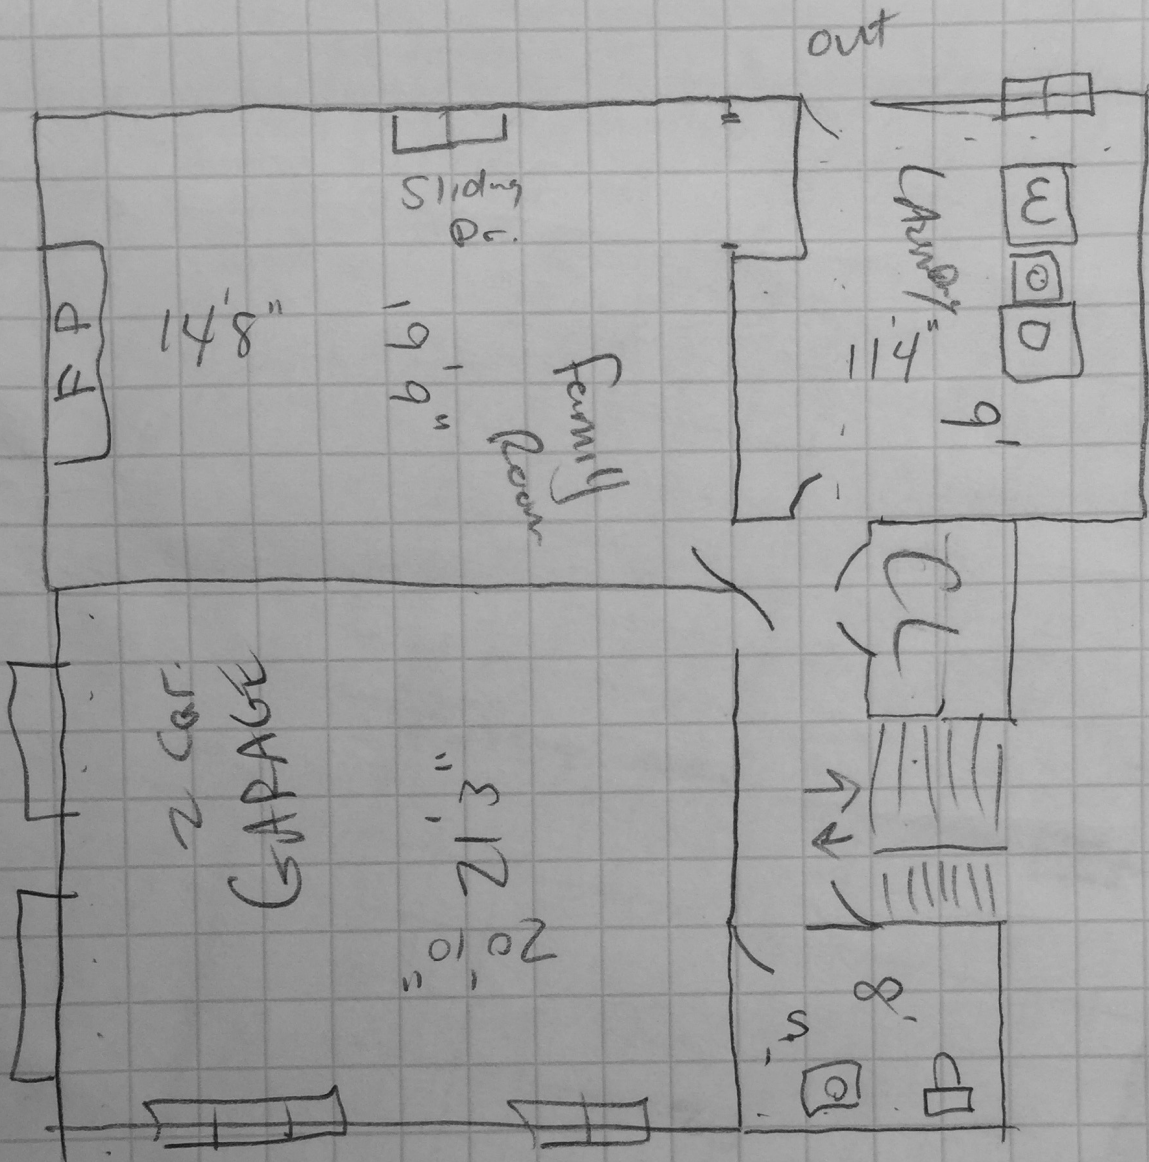

1st Fl.

ME

Forge

SKY

Sliding Dr.

SKY SKY

(R)

DR

B1 FP B1

~~20'10" x 21'3"~~  
 Level 1  
 Level 2

Level Level  
2.

2nd Fl.